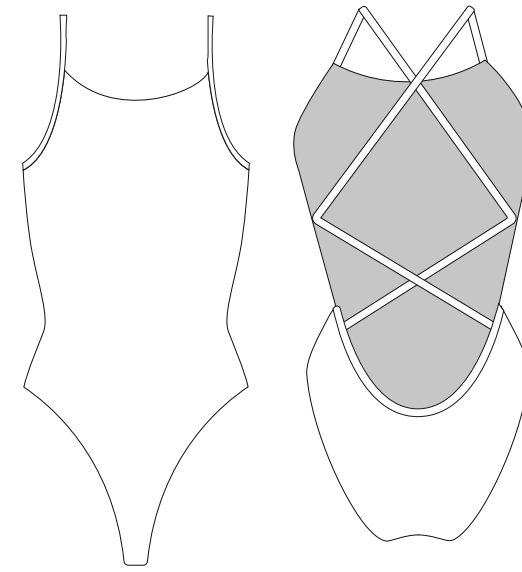

HARRY

SYNCHRO

SIRENE

SYNCHRO

Ref. 555713

Ref. 555712S

100% Lycra fabric

100% Lycra fabric