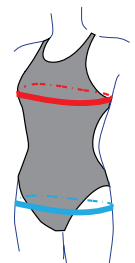

Ref. 5558911

PBT confort fabric

COMFORT MIDI LEG

WOMEN & JUNIOR

Details

TURBO SIZE	Junior					Adult							
	01	02	03	04	05	S	M	L	XL	2XL	3XL	4XL	
CHEST (cm)	58	62	66	70	74	82	86	90	94	98	102	106	
HIPS (cm)	60	64	68	72	76	82	86	90	94	98	102	106	