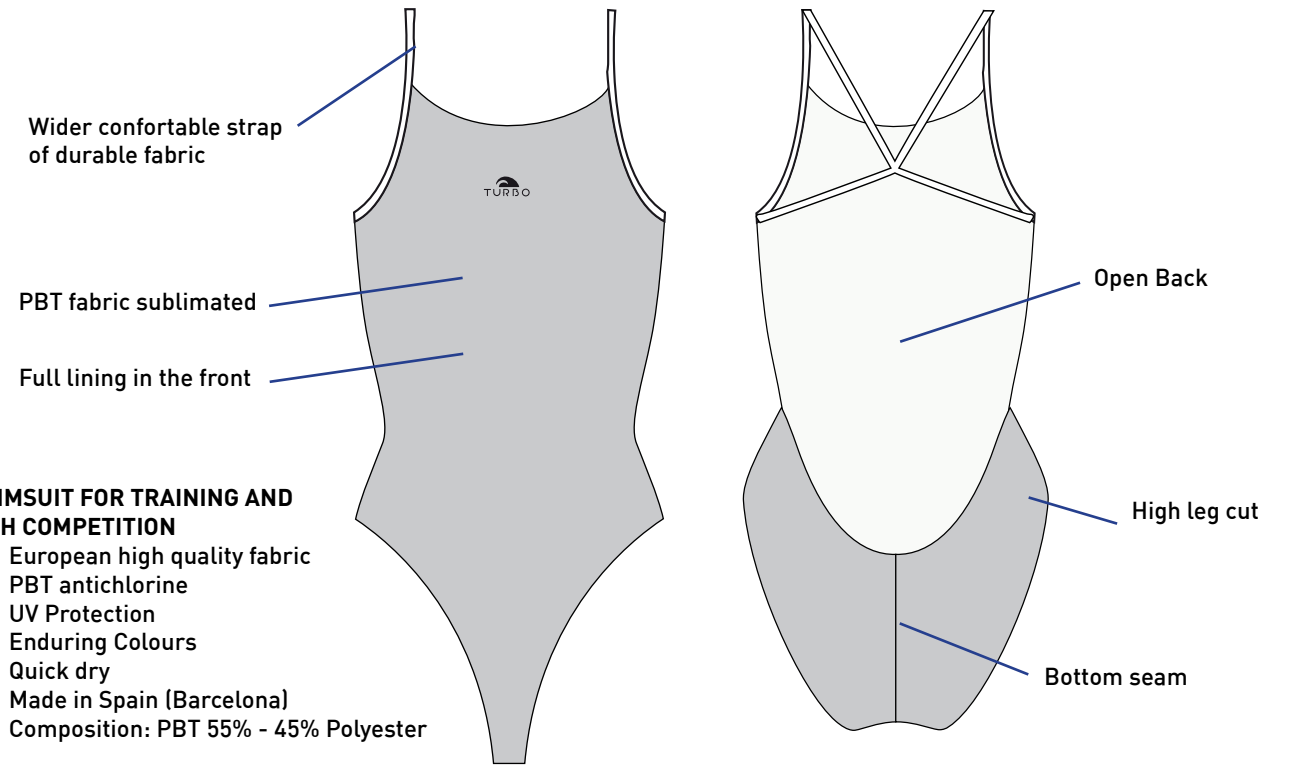

SWIMSUIT FOR TRAINING AND HIGH COMPETITION

- European high quality fabric
- PBT antichlorine
- UV Protection
- Enduring Colours
- Quick dry
- Made in Spain (Barcelona)
- Composition: PBT 55% - 45% Polyester