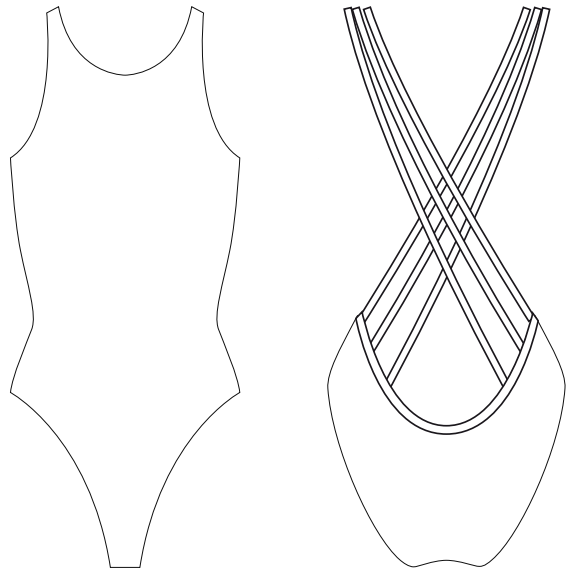

FANTASY

SYNCHRO

WIDE STRAP

SYNCHRO

100% Lycra fabric

Ref. 55714

Ref. 555661S

100% Lycra fabric