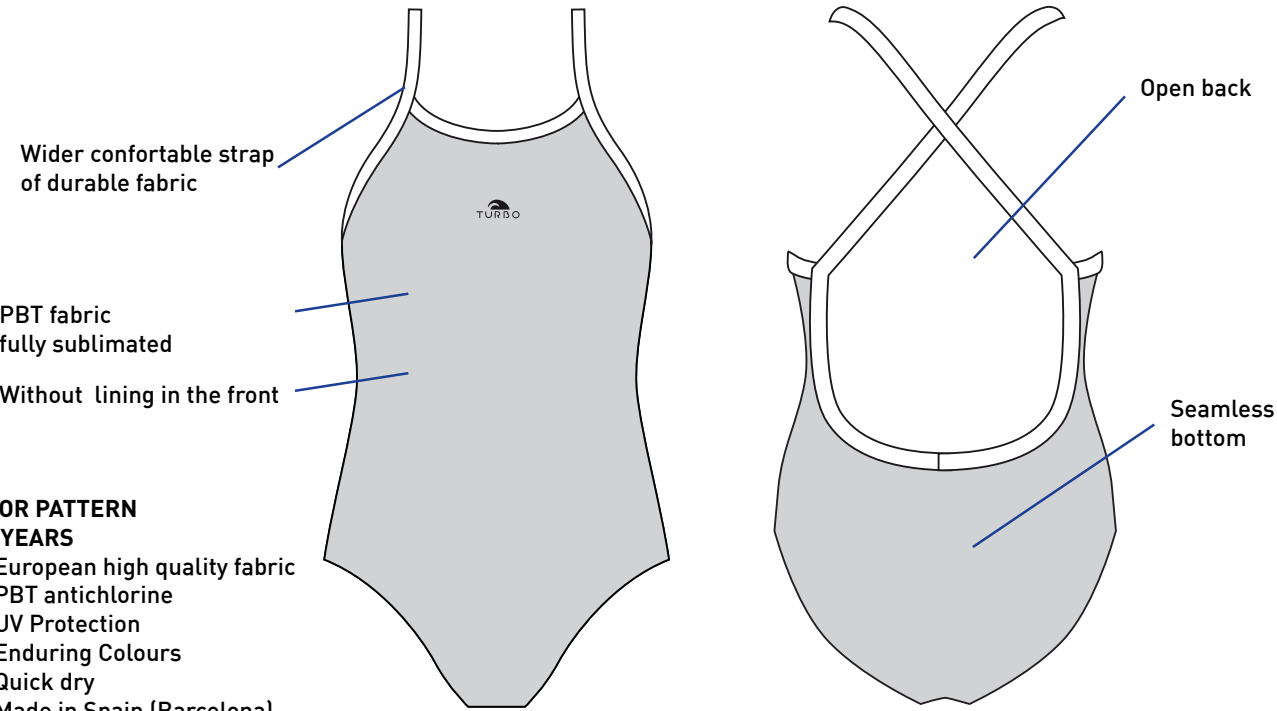

1. **JUNIOR PATTERN**
   2-10 YEARS
2. European high quality fabric
   - PBT antichlorine
   - UV Protection
   - Enduring Colours
   - Quick dry
   - Made in Spain (Barcelona)
   - Composition: PBT 55% - 45% Polyester