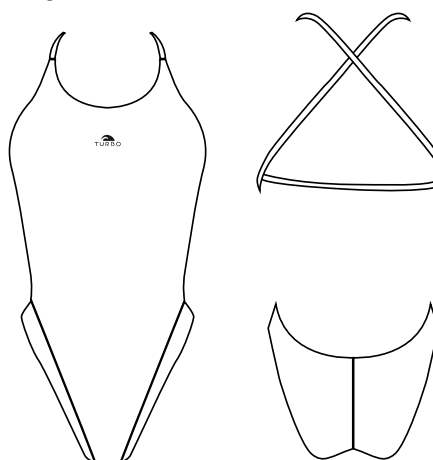

COMFORT PBT FABRIC

Ref.89098

09 COLORS AVAILABLE:

THIN STRAP

COMFORT PBT FABRIC

Ref.89096

09 COLORS AVAILABLE:

Synchro