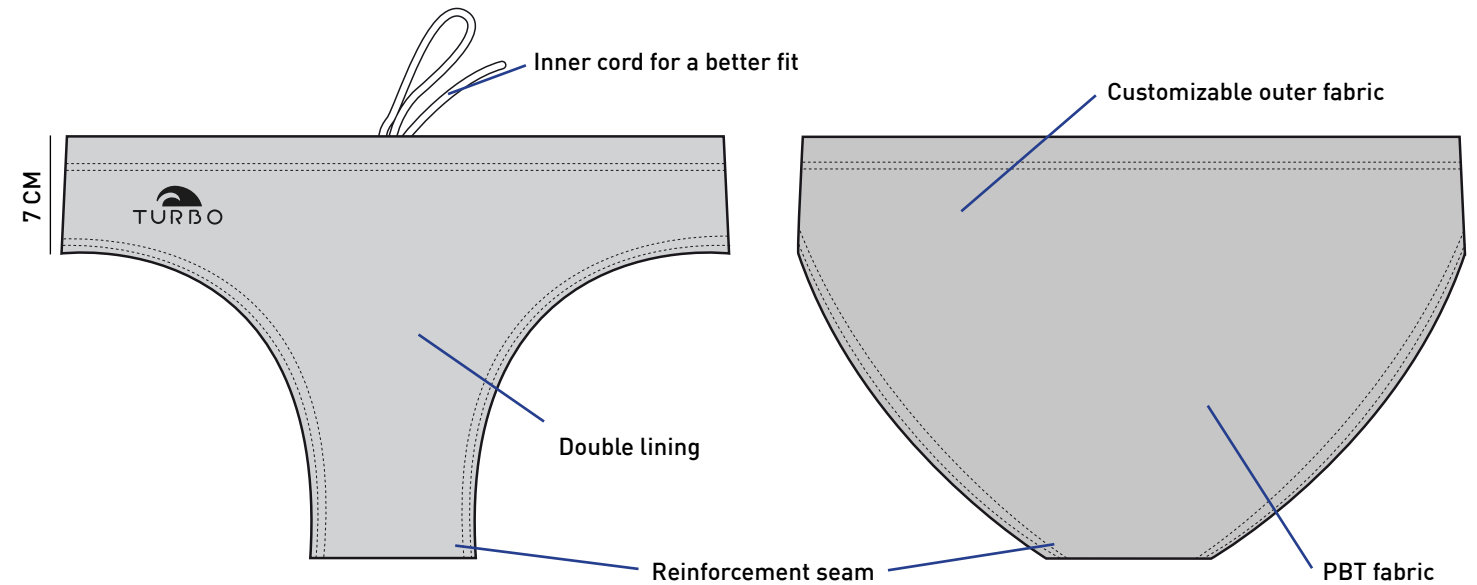

SLIP WATERPOLO

MEN

Ref. 55551

SWIMSUIT FOR TRAINING AND COMPETITION

- European high quality fabric
- PBT antichlorine
- UV Protection
- Enduring Colours
- Quick dry
- Made in Spain (Barcelona)
- Composition: PBT 55% - 45% Polyester