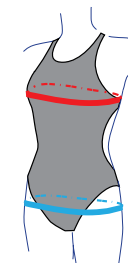

TURBO SIZE	Junior					Adult						
	01	02	03	04	05	S	M	L	XL	2XL	3XL	4XL
CHEST (cm)	58	62	66	70	74	82	86	90	94	98	102	106
HIPS (cm)	60	64	68	72	76	82	86	90	94	98	102	106

Wp fun confort

Comfort wp