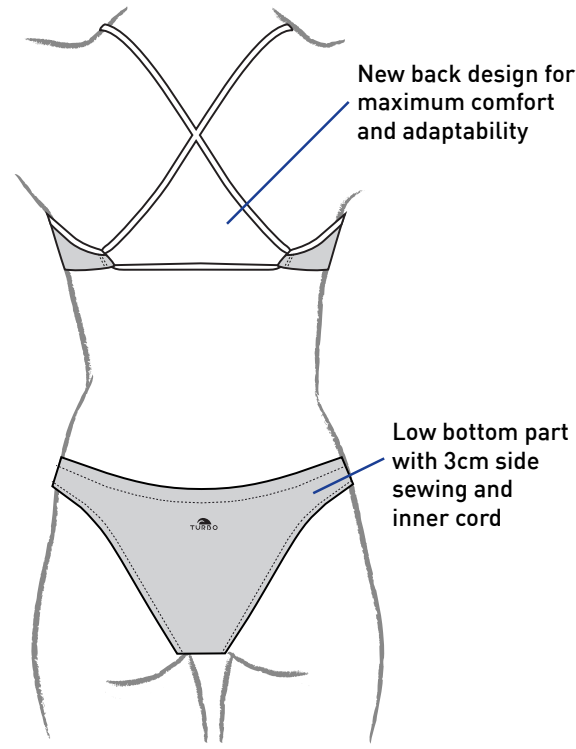

New back design for maximum comfort and adaptability

Low bottom part with 3cm side sewing and inner cord