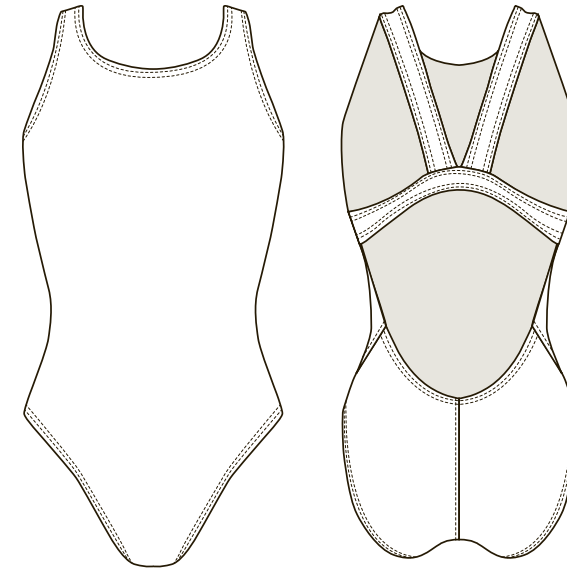

FANTASY

SYNCHRO

WIDE STRAP

SYNCHRO

100% Lycra fabric

Ref. 55714

Ref. 555661S

100% Lycra fabric