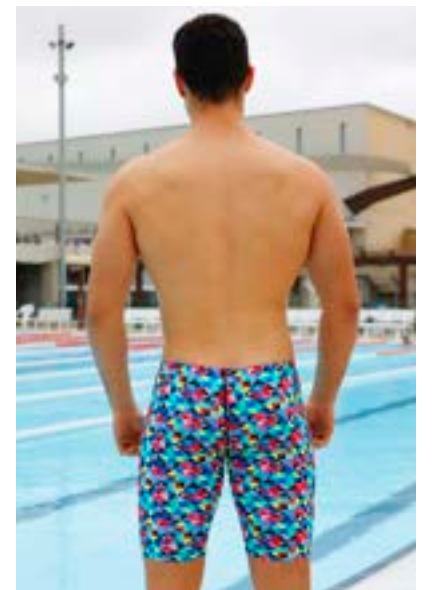

This swimsuit is made with two pices, one for each leg

SWIMSUIT FOR TRAINING AND HIGH COMPETITION

- European high quality fabric
- PBT antichlorine
- UV Protection

- Enduring Colours
- Quick dry
- Made in Spain (Barcelona)
- Composition: PBT 55% - 45% Polyester