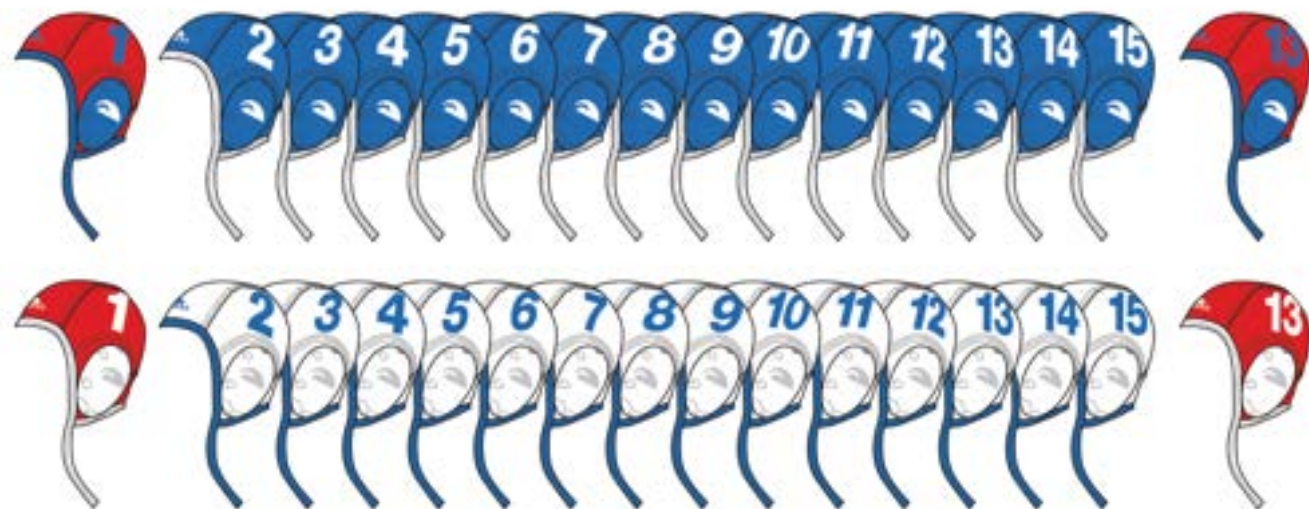

TRAINING BASIC

MEN & WOMEN

Ref. 97429

Ref. 97427

TRAINING BASIC

JUNIOR

Team	Numbers	Base color	Num. color	Strap	Earmuff	Turbo logo
Team blue	2 / 3 / 4 / 5 / 6 / 7 / 8 / 9 10 / 11 / 12 / 13 / 14 / 15	Blue	White	White	Blue	White
	1 / 13	Red	Blue	Blue	Red	Blue
Team white	2 / 3 / 4 / 5 / 6 / 7 / 8 / 9 10 / 11 / 12 / 13 / 14 / 15	White	Blue	Blue	White	Blue
	1 / 13	Red	White	White	Red	White

Team	Numbers	Base color	Num. color	Strap	Earmuff	Turbo logo
Team blue	2 / 3 / 4 / 5 / 6 / 7 / 8 / 9 10 / 11 / 12 / 13 / 14 / 15	Blue	White	White	Blue	White
	1 / 13	Red	Blue	Blue	Red	Blue
Team white	2 / 3 / 4 / 5 / 6 / 7 / 8 / 9 10 / 11 / 12 / 13 / 14 / 15	White	Blue	Blue	White	Blue
	1 / 13	Red	White	White	Red	White