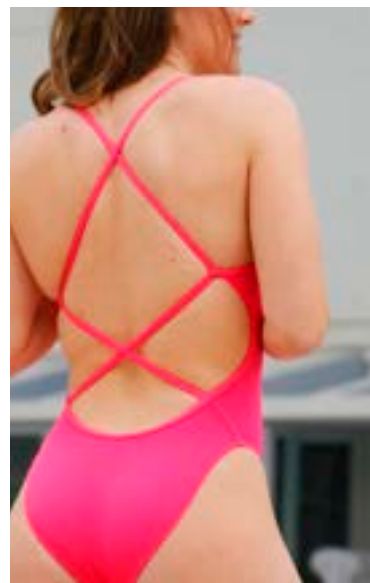

TURBO COMFORT FABRIC

ELASTICITY, COMFORT AND QUALITY DESIGNS

World's toughest anti-chlorine fabric. Our suits will not fade, pill or sag.

TURBO fabric meets the human-ecological requirements of the STANDARD 100 by OEKO-TEX.

Our ethic is based on respect for local commerce, and therefore, all our swimsuits are made in Spain.

Our main goal is to offer high quality products to those who want to enjoy the latest technological advances and the best design.

**MAXIMUM QUALITY
GUARANTEE**

UV RESISTANT

ANTI-CHLORINE FABRIC

ITALIAN PBT

PERFECT FITTING

**DESIGNED AND MADE
IN SPAIN, BARCELONA**