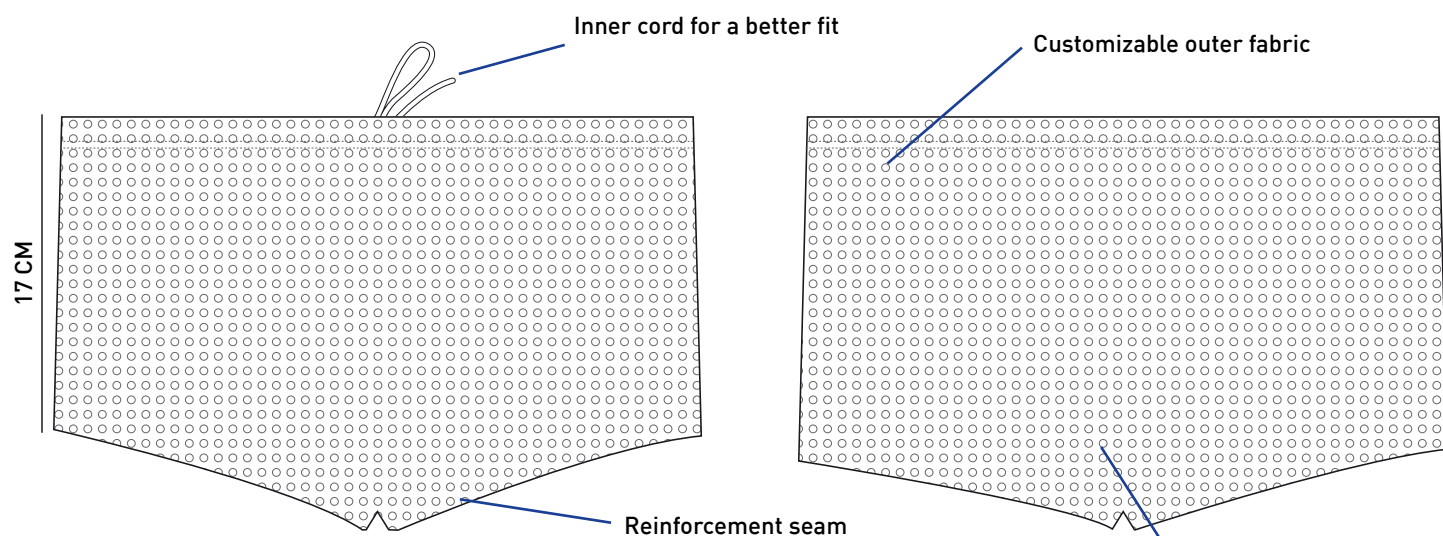

DRAGSUIT

MEN

Ref. 55578

SWIMSUIT FOR TRAINING

- European high quality fabric
- PBT antichlorine
- UV Protection

- Enduring Colours
- Quick dry
- Made in Spain (Barcelona)
- Composition: PBT 55% - 45% Polyester

Double layer mesh fabric (with holes for ballast)