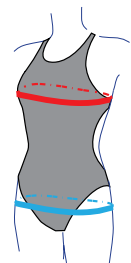

COMFORT SWIM

WOMEN

Ref. 893481

Ref. 89096

THIN STRAP

WOMEN

Available colours:

SWIMSUIT FOR TRAINING

- European high quality fabric
- PBT antichlorine
- UV Protection
- Enduring Colours
- Quick dry
- Made in Spain (Barcelona)
- Composition: PBT 55% - 45% Polyester

Available colours:

SWIMSUIT FOR TRAINING

- European high quality fabric
- PBT antichlorine
- UV Protection
- Enduring Colours
- Quick dry
- Made in Spain (Barcelona)
- Composition: PBT 55% - 45% Polyester

TURBO SIZE	Junior					Adult							
	01	02	03	04	05	S	M	L	XL	2XL	3XL	4XL	
CHEST (cm)	58	62	66	70	74	82	86	90	94	98	102	106	
HIPS (cm)	60	64	68	72	76	82	86	90	94	98	102	106