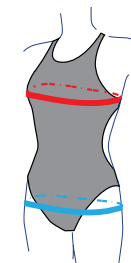

HYBRID WOMEN

Ref. 555605

TURBO SIZE	Junior					Adult							
	01	02	03	04	05	S	M	L	XL	2XL	3XL	4XL	
CHEST (cm)	58	62	66	70	74	82	86	90	94	98	102	106	
HIPS (cm)	60	64	68	72	76	82	86	90	94	98	102	106	

Elite

Hybrid