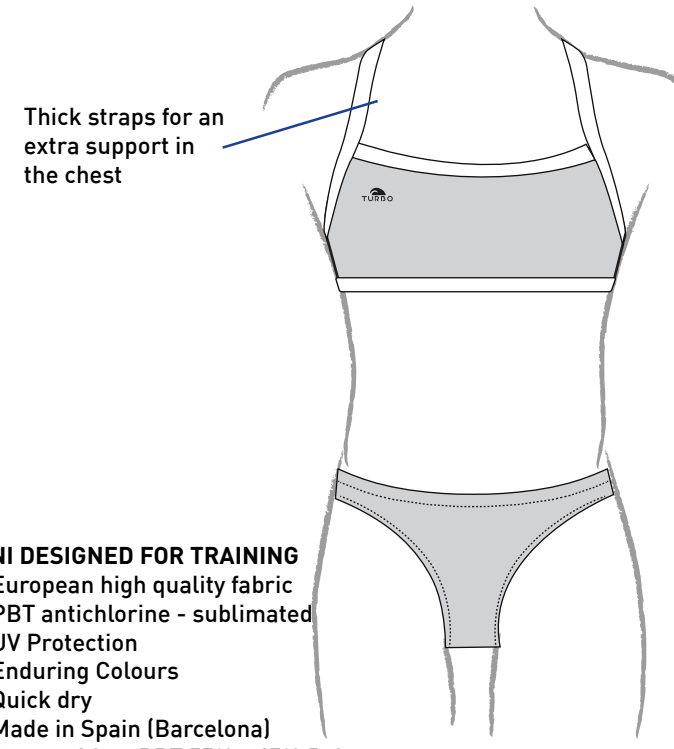

Thick straps for an extra support in the chest

BIKINI DESIGNED FOR TRAINING

- European high quality fabric
- PBT antichlorine - sublimated
- UV Protection
- Enduring Colours
- Quick dry
- Made in Spain (Barcelona)
- Composition: PBT 55% - 45% Polyester