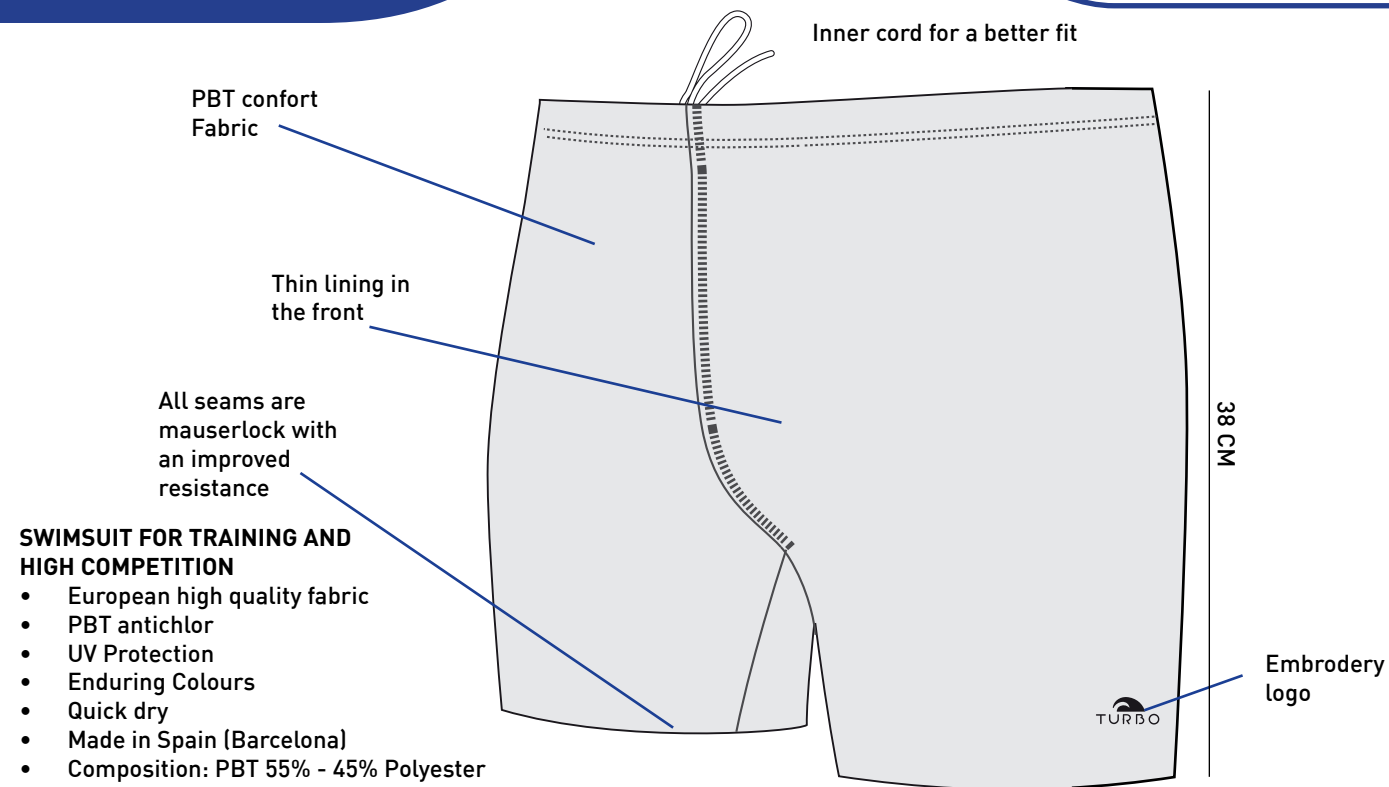

JAMMER CONFORT

MEN

Ref. 55604

Ref. 55562

JAMMER BAND

MEN

TURBO SIZE	Junior					Adult						
	01	02	03	04	05	S	M	L	XL	2XL	3XL	4XL
HIPS (cm)	66	70	74	78	82	86	90	94	98	102	106	110

TURBO SIZE	Junior					Adult						
	01	02	03	04	05	S	M	L	XL	2XL	3XL	4XL
HIPS (cm)	66	70	74	78	82	86	90	94	98	102	106	110

Jammer Band

Jammer Confort