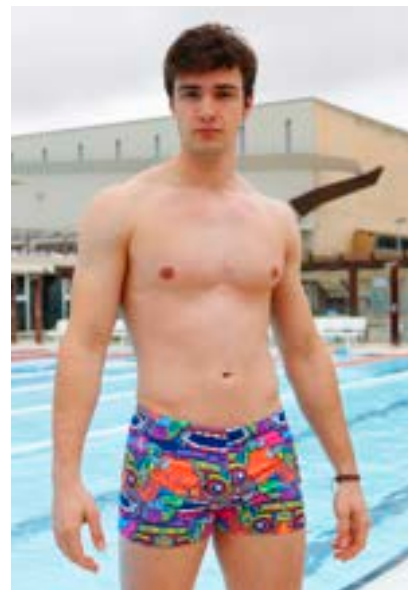

This swimsuit is made with two pices, one for each leg

SWIMSUIT FOR TRAINING AND HIGH COMPETITION

- European high quality fabric
- PBT antichlorine
- UV Protection

- Enduring Colours
- Quick dry
- Made in Spain (Barcelona)
- Composition: PBT 55% - 45% Polyester