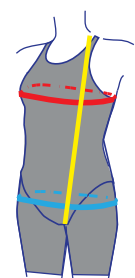

PBT 55% - 45% Polyester

Unisex size chart

TURBO SIZE	XS	S	M	L	XL	XXL
CHEST (cm)	85	90	95	100	105	110
HIPS (cm)	80	85	90	95	100	105
LENGHT (cm)	79	81	83	85	87	89

Unisex size chart

TURBO SIZE	XS	S	M	L	XL	XXL
CHEST (cm)	85	90	95	100	105	110
HIPS (cm)	80	85	90	95	100	105
LENGHT (cm)	79	81	83	85	87	89