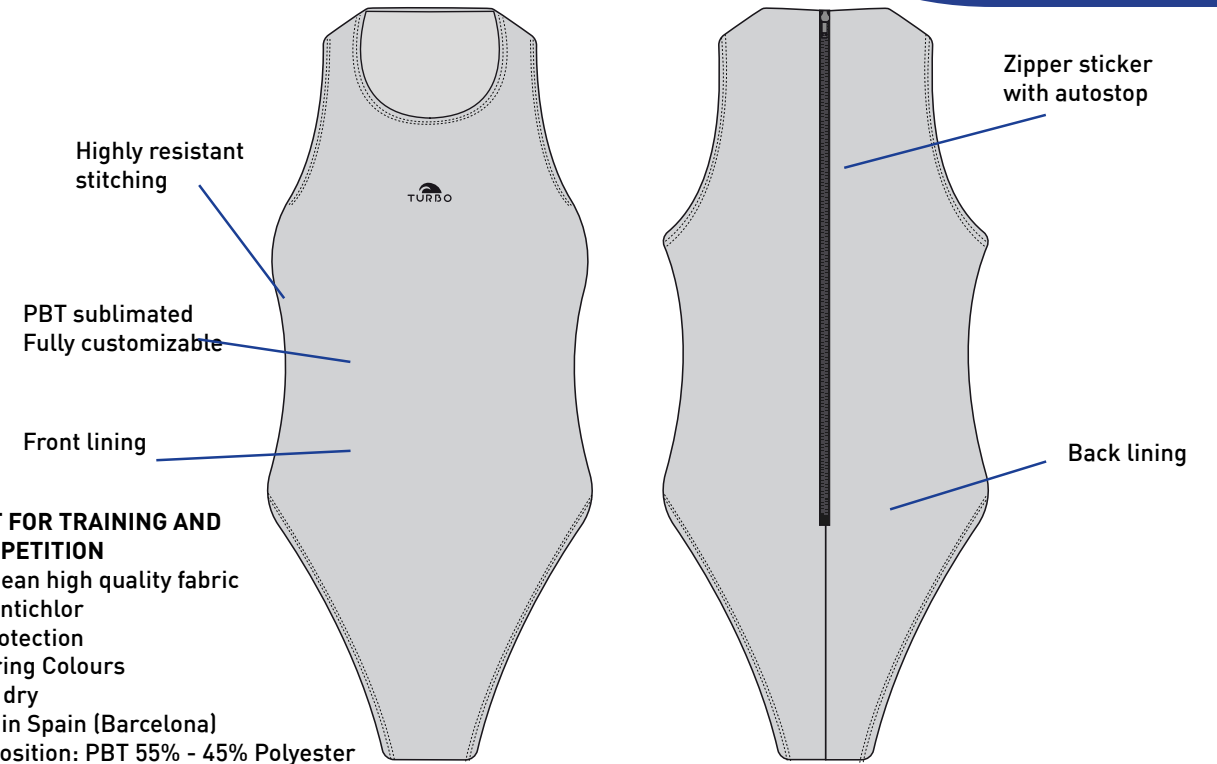

WP PLUS WOMEN

Ref. 55588

SWIMSUIT FOR TRAINING AND HIGH COMPETITION

- European high quality fabric
- PBT antichlor
- UV Protection
- Enduring Colours
- Quick dry
- Made in Spain (Barcelona)
- Composition: PBT 55% - 45% Polyester