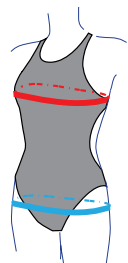

RELAX

WOMEN

Ref. 5556624

Ref. 5556639

KNEE SUIT

WOMEN

TURBO SIZE	Junior					Adult							
	01	02	03	04	05	S	M	L	XL	2XL	3XL	4XL	
CHEST (cm)	58	62	66	70	74	82	86	90	94	98	102	106	
HIPS (cm)	60	64	68	72	76	82	86	90	94	98	102	106