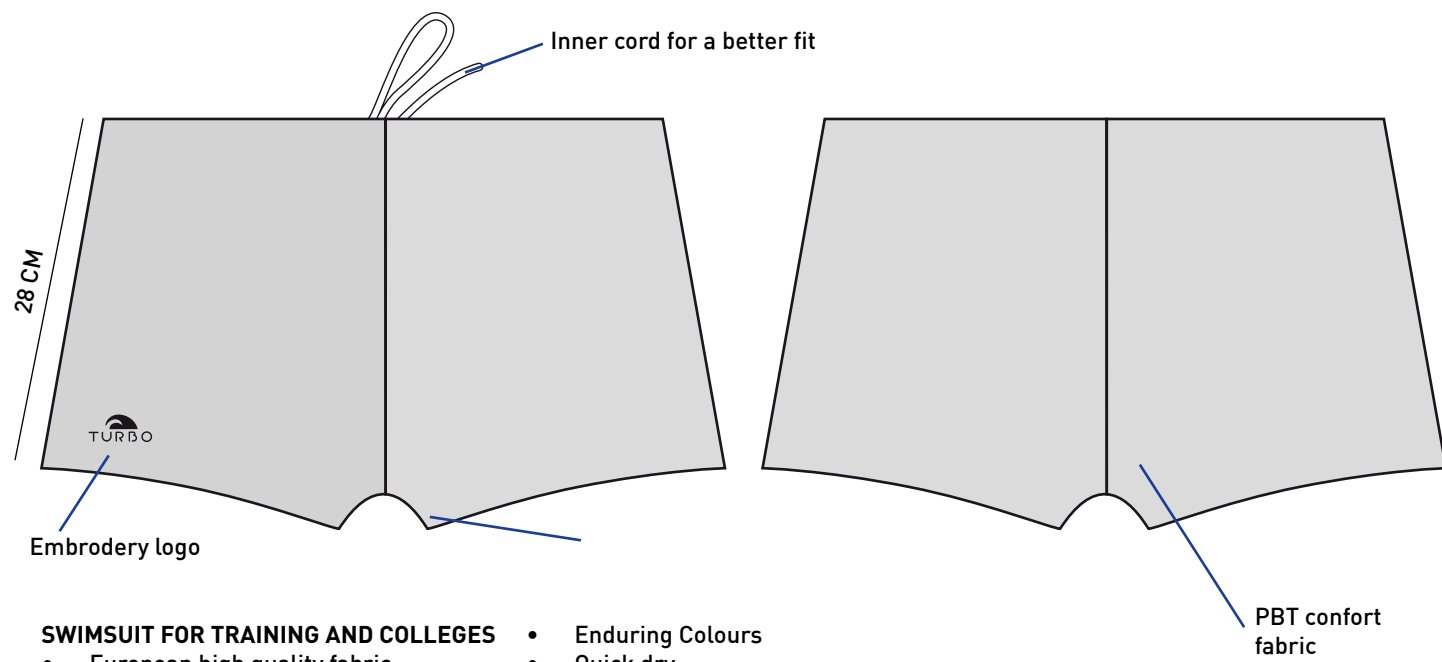

Slip Comfort

Slip Panel

BOXER CONFORT

MEN

Ref. 393481

Ref. 5556513

BOXER BAND

MEN