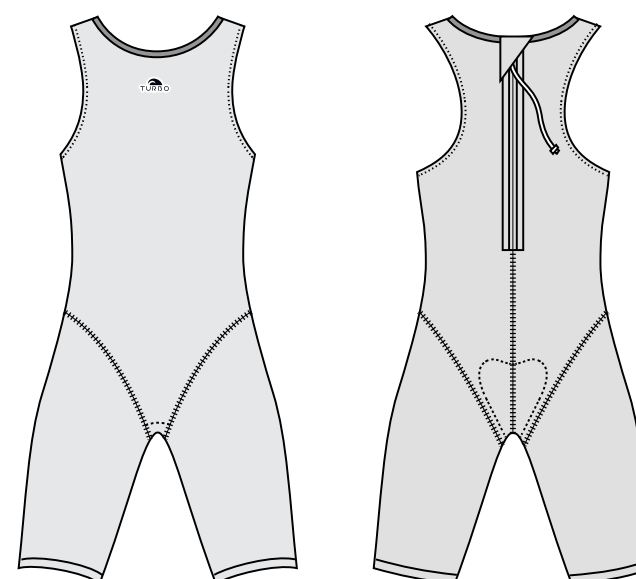

TRIATHLON

Laser cut
Ref.57210B

PBT 55% - 45% Polyester

Laser cut

Seam at the leg
Ref. 57206B

PBT 55% - 45% Polyester

Seam leg

Unisex size chart