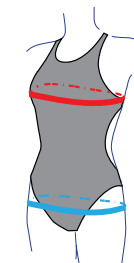

TURBO SIZE	Junior					Adult							
	01	02	03	04	05	S	M	L	XL	2XL	3XL	4XL	
CHEST (cm)	58	62	66	70	74	82	86	90	94	98	102	106	
HIPS (cm)	60	64	68	72	76	82	86	90	94	98	102	106	

Sirene

Cross