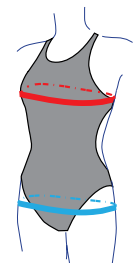

Ref. 55583

Ref. 55572

Highly resistant stitching

PBT fabric Fully sublimated

Front lined

Zipper sticker with autostop

PBT confort panel

Back lining

Available confort fabric colours

SWIMSUIT FOR TRAINING AND HIGH COMPETITION

- European high quality fabric
- PBT antichlorine
- UV Protection
- Enduring Colours
- Quick dry
- Made in Spain (Barcelona)
- Composition: PBT 55% - 45% Polyester

Highly resistant stitching

PBT fabric fully sublimated

Front lined

Zipper sticker with autostop

PBT confort panels for more confort and elasticity

Back lining

Available confort fabric colours

SWIMSUIT FOR TRAINING AND HIGH COMPETITION

- European high quality fabric
- PBT antichlorine
- UV Protection
- Enduring Colours
- Quick dry
- Made in Spain (Barcelona)
- Composition: PBT 55% - 45% Polyester

TURBO SIZE	Junior					Adult							
	01	02	03	04	05	S	M	L	XL	2XL	3XL	4XL	
CHEST (cm)	58	62	66	70	74	82	86	90	94	98	102	106	
HIPS (cm)	60	64	68	72	76	82	86	90	94	98	102	106