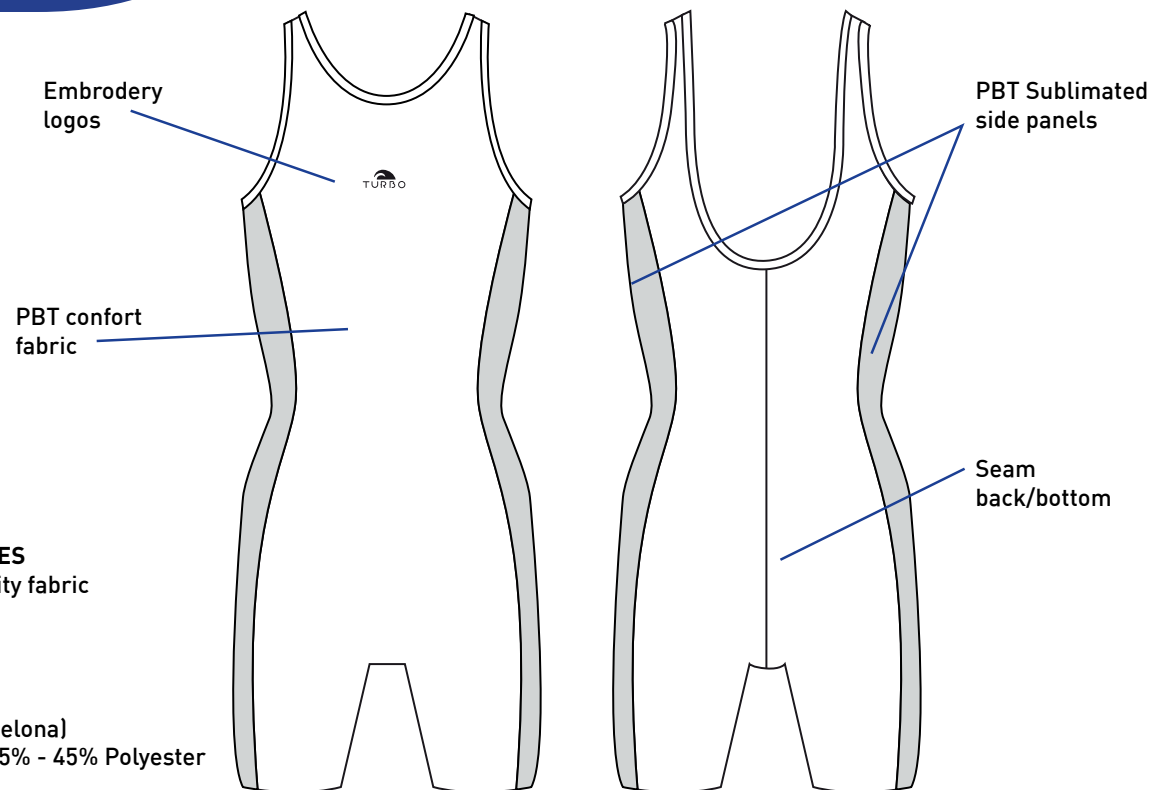

Ref. 55610

SLEEVE CONSERVATIVE

WOMEN & JUNIOR

Colors Available

SWIMSUIT FOR COLLEGES

- European high quality fabric
- PBT antichlorine
- UV Protection
- Enduring Colours
- Quick dry
- Made in Spain (Barcelona)
- Composition: PBT 55% - 45% Polyester