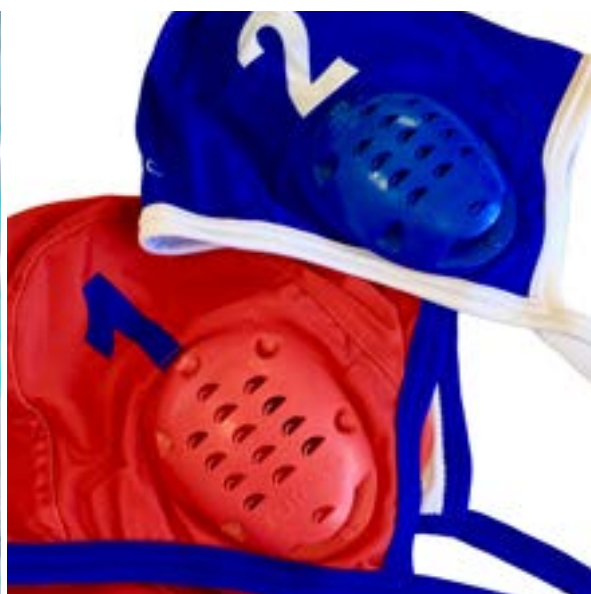

TRAINING BASIC

MEN & WOMEN

Ref. 97429

Ref. 97427

TRAINING BASIC

JUNIOR

Team	Numbers	Base color	Num. color	Strap	Earmuff	Turbo logo
Team blue	2 / 3 / 4 / 5 / 6 / 7 / 8 / 9 10 / 11 / 12 / 13 / 14 / 15	Blue	White	White	Blue	White
	1 / 13	Red	Blue	Blue	Red	Blue
Team white	2 / 3 / 4 / 5 / 6 / 7 / 8 / 9 10 / 11 / 12 / 13 / 14 / 15	White	Blue	Blue	White	Blue
	1 / 13	Red	White	White	Red	White

Team	Numbers	Base color	Num. color	Strap	Earmuff	Turbo logo
Team blue	2 / 3 / 4 / 5 / 6 / 7 / 8 / 9 10 / 11 / 12 / 13 / 14 / 15	Blue	White	White	Blue	White
	1 / 13	Red	Blue	Blue	Red	Blue
Team white	2 / 3 / 4 / 5 / 6 / 7 / 8 / 9 10 / 11 / 12 / 13 / 14 / 15	White	Blue	Blue	White	Blue
	1 / 13	Red	White	White	Red	White