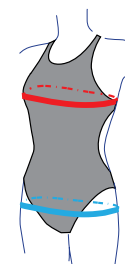

Ref. 5558911

PBT confort fabric

COMFORT MIDI LEG

WOMEN & JUNIOR

Details

TURBO SIZE	Junior					Adult							
	01	02	03	04	05	S	M	L	XL	2XL	3XL	4XL	
CHEST (cm)	58	62	66	70	74	82	86	90	94	98	102	106	
HIPS (cm)	60	64	68	72	76	82	86	90	94	98	102	106	