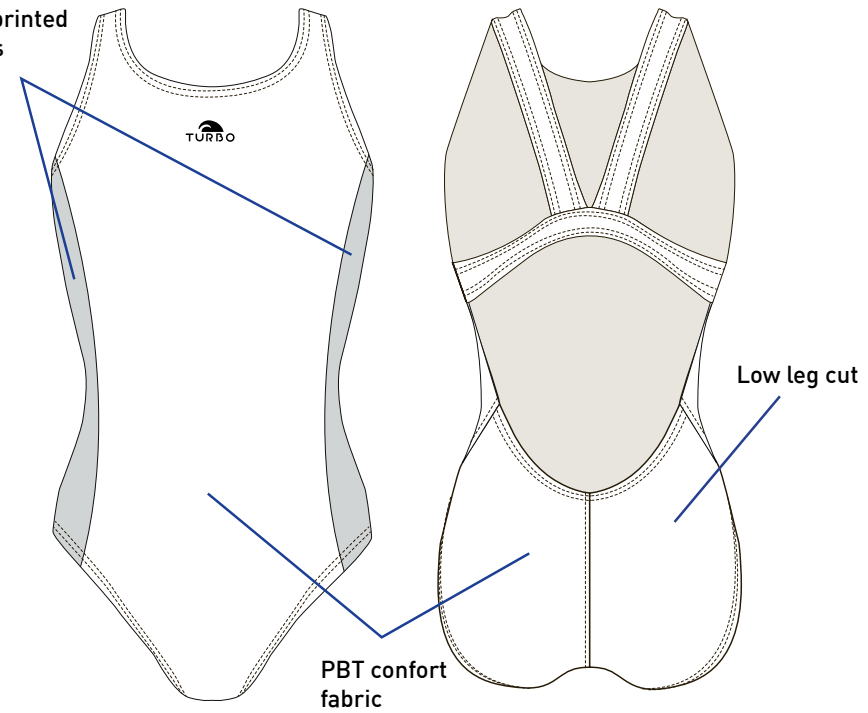

Fully printed panels

Detail from the bottom