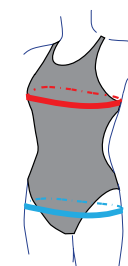

FEATURES:

- Anti-chlorine fabric
- UV Resistant
- Fast-drying
- Pill Resistant
- Durable Colors

COMPOSITION:
55% POLYBUTYLENE TEREPHTHALATE
45% POLYESTER

#TEAMTURBO

REVOLUTION

WIDE STRAP WOMEN

Ref. 555661

TURBO SIZE	Junior					Adult							
	01	02	03	04	05	S	M	L	XL	2XL	3XL	4XL	
CHEST (cm)	58	62	66	70	74	82	86	90	94	98	102	106	
HIPS (cm)	60	64	68	72	76	82	86	90	94	98	102	106	