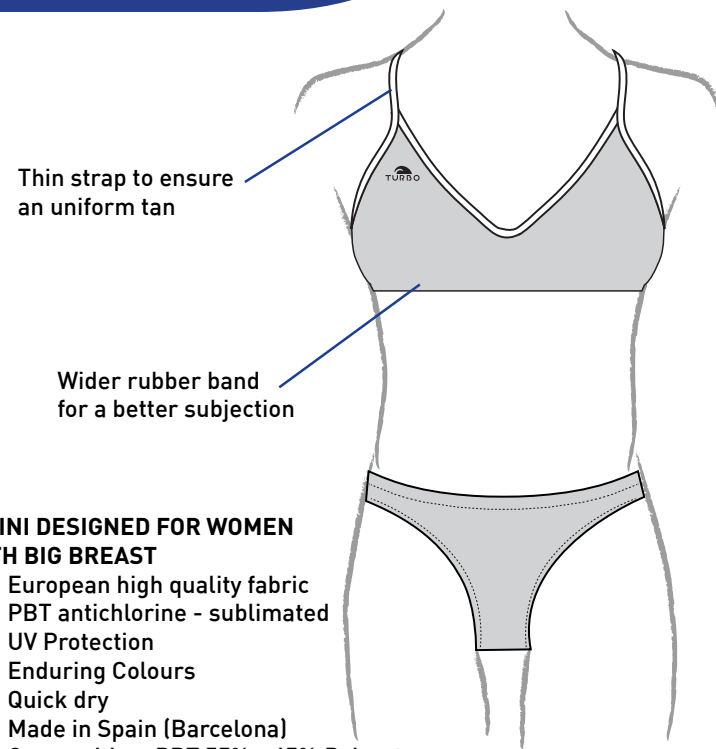

Ref TOP. 5556925
Ref BOTTOM. 5556926

Ref TOP. 4555545
Ref BOTTOM. 4555546

Thin strap to ensure an uniform tan

Wider rubber band for a better subsection

BIKINI DESIGNED FOR WOMEN WITH BIG BREAST

- European high quality fabric
- PBT antichlorine - sublimated
- UV Protection
- Enduring Colours
- Quick dry
- Made in Spain (Barcelona)
- Composition: PBT 55% - 45% Polyester