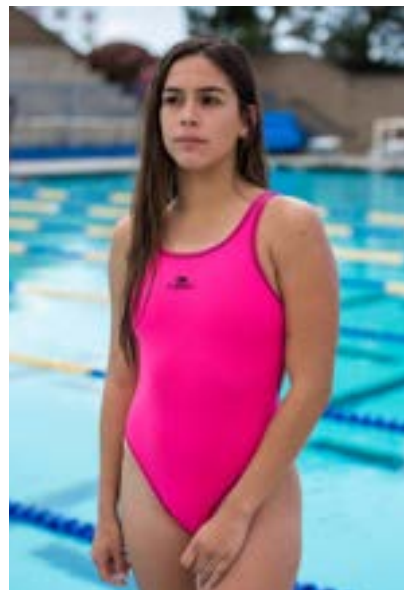

COMFORT SWIM

WOMEN

Ref. 893481

Ref. 89096

THIN STRAP

WOMEN

Available colours:

SWIMSUIT FOR TRAINING

- European high quality fabric
- PBT antichlorine
- UV Protection
- Enduring Colours
- Quick dry
- Made in Spain (Barcelona)
- Composition: PBT 55% - 45% Polyester

Available colours:

SWIMSUIT FOR TRAINING

- European high quality fabric
- PBT antichlorine
- UV Protection
- Enduring Colours
- Quick dry
- Made in Spain (Barcelona)
- Composition: PBT 55% - 45% Polyester

TURBO SIZE	Junior					Adult							
	01	02	03	04	05	S	M	L	XL	2XL	3XL	4XL	
CHEST (cm)	58	62	66	70	74	82	86	90	94	98	102	106	
HIPS (cm)	60	64	68	72	76	82	86	90	94	98	102	106	

TURBO SIZE	Junior					Adult							
	01	02	03	04	05	S	M	L	XL	2XL	3XL	4XL	
CHEST (cm)	58	62	66	70	74	82	86	90	94	98	102	106	
HIPS (cm)	60	64	68	72	76	82	86	90	94	98	102	106	

Thin strap

34