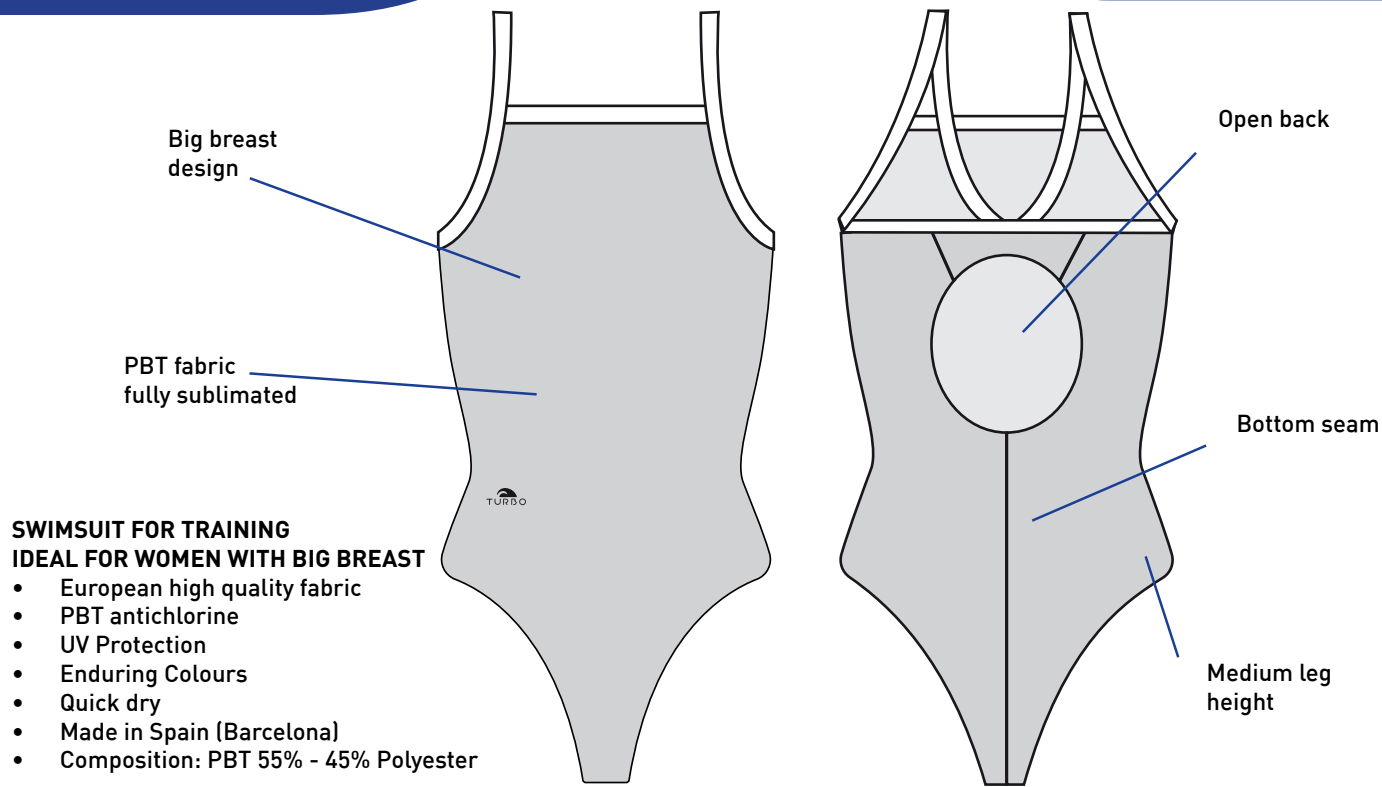

RELAX

WOMEN

Ref. 5556624

Ref. 5556639

KNEE SUIT

WOMEN

TURBO SIZE	Junior					Adult							
	01	02	03	04	05	S	M	L	XL	2XL	3XL	4XL	
CHEST (cm)	58	62	66	70	74	82	86	90	94	98	102	106	
HIPS (cm)	60	64	68	72	76	82	86	90	94	98	102	106