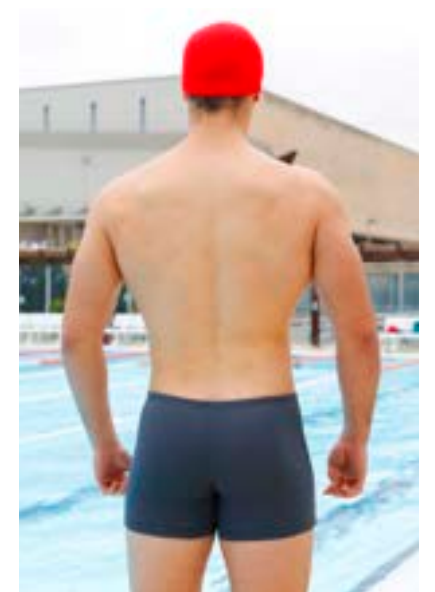

TURBO SIZE	Junior					Adult						
	01	02	03	04	05	S	M	L	XL	2XL	3XL	4XL
HIPS (cm)	66	70	74	78	82	86	90	94	98	102	106	110

TURBO SIZE	Junior					Adult						
	01	02	03	04	05	S	M	L	XL	2XL	3XL	4XL
HIPS (cm)	66	70	74	78	82	86	90	94	98	102	106	110

Boxer Band

Boxer Comfort