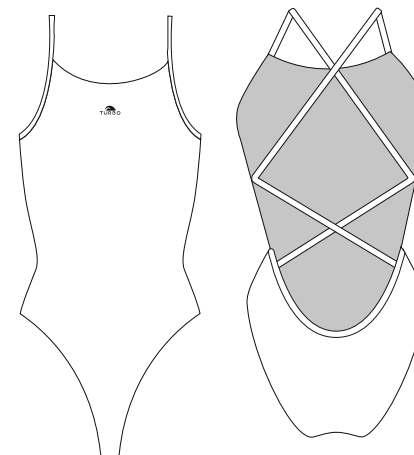

SIRENE

COMFORT PBT FABRIC

Ref.89089