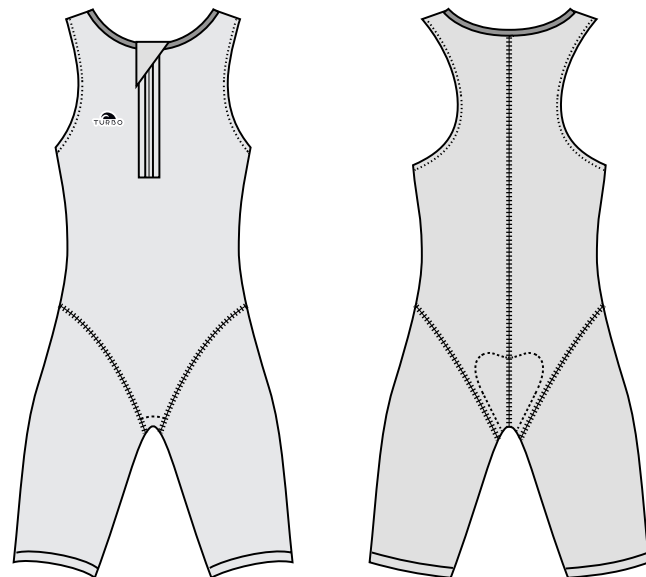

Laser cut
Ref. 57210F

Laser cut
Ref. 57210W

PBT 55% - 45% Polyester

Seam at the leg
Ref. 57206F

Details from the seam at the leg end fully customizable designs

PBT 55% - 45% Polyester

Seam at the leg
Ref. 57206W