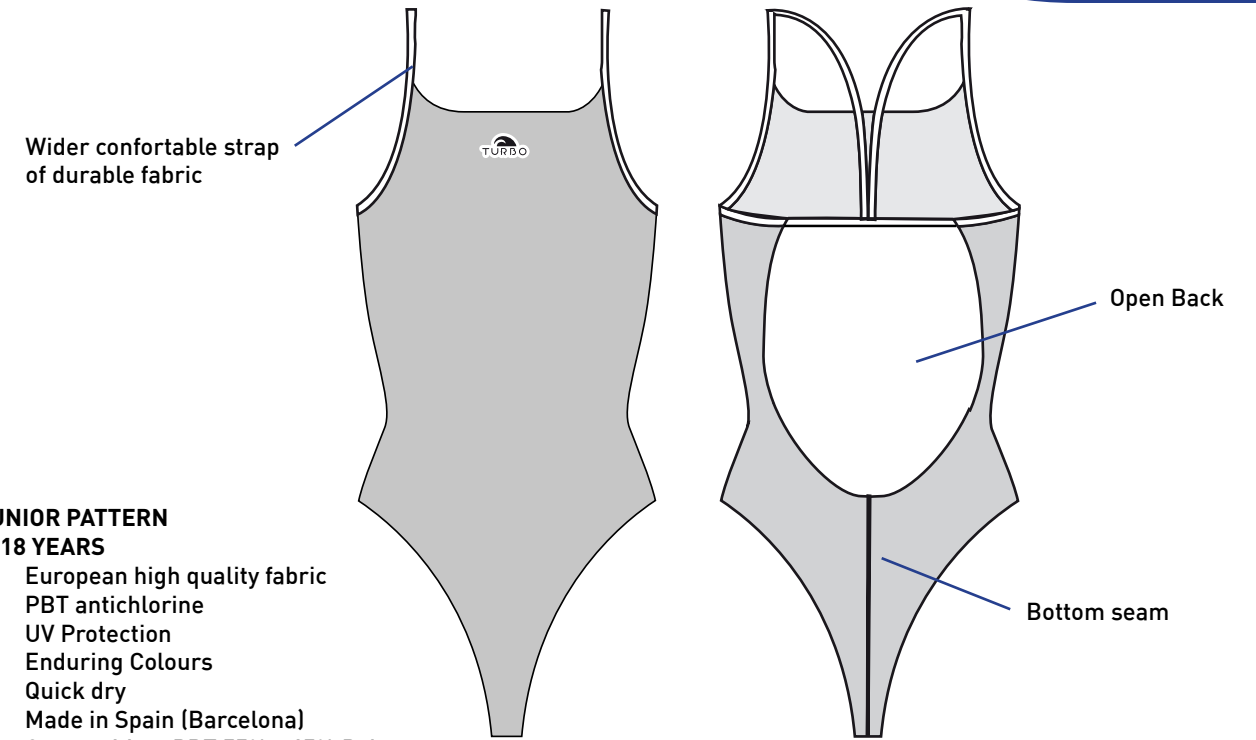

1. **JUNIOR PATTERN**
   2-18 YEARS
2. European high quality fabric
   - PBT antichlorine
   - UV Protection
   - Enduring Colours
   - Quick dry
   - Made in Spain (Barcelona)
   - Composition: PBT 55% - 45% Polyester