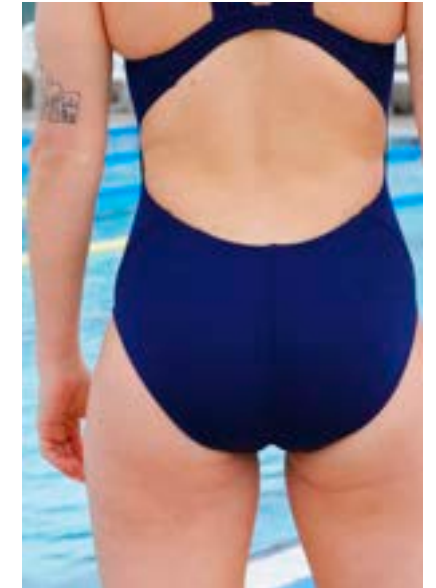

Fully printed panels

Detail from the bottom