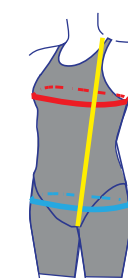

TRIATHLON

Laser cut
Ref.57210B

PBT 55% - 45% Polyester

Laser cut

Seam at the leg
Ref. 57206B

PBT 55% - 45% Polyester

Seam leg

Unisex size chart