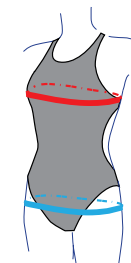

TURBO SIZE	Junior					Adult							
	01	02	03	04	05	S	M	L	XL	2XL	3XL	4XL	
CHEST (cm)	58	62	66	70	74	82	86	90	94	98	102	106	
HIPS (cm)	60	64	68	72	76	82	86	90	94	98	102	106	

Thin strap

34