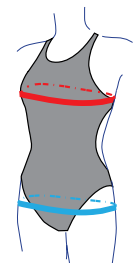

THIN STRAP

WOMEN

Ref. 555662

Ref. 5556629

WAVE

WOMEN

TRAINING SWIMSUIT

- European high quality fabric
- PBT antichlorine
- UV Protection
- Enduring Colours
- Quick dry
- Made in Spain (Barcelona)
- Composition: PBT 55% - 45% Polyester

SWIMSUIT FOR TRAINING AND HIGH COMPETITION

- European high quality fabric
- PBT antichlorine
- UV Protection
- Enduring Colours
- Quick dry
- Made in Spain (Barcelona)
- Composition: PBT 55% - 45% Polyester

TURBO SIZE	Junior					Adult							
	01	02	03	04	05	S	M	L	XL	2XL	3XL	4XL	
CHEST (cm)	58	62	66	70	74	82	86	90	94	98	102	106	
HIPS (cm)	60	64	68	72	76	82	86	90	94	98	102	106