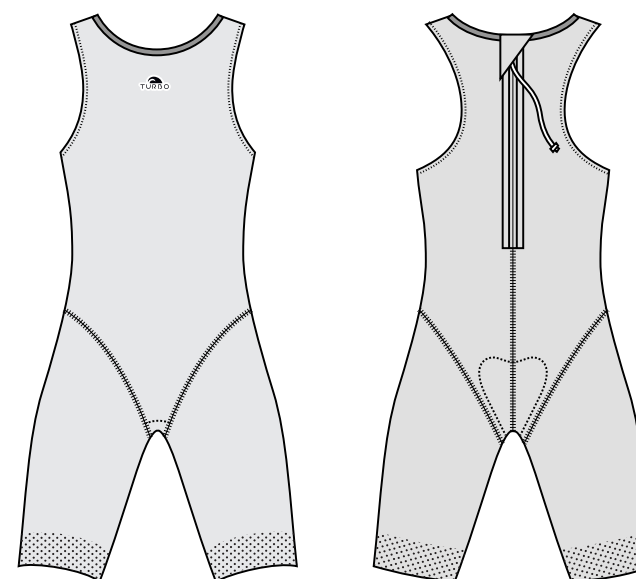

SHORT DISTANCE

TRIATHLON

Laser cut
Ref.57210B

PBT 55% - 45% Polyester