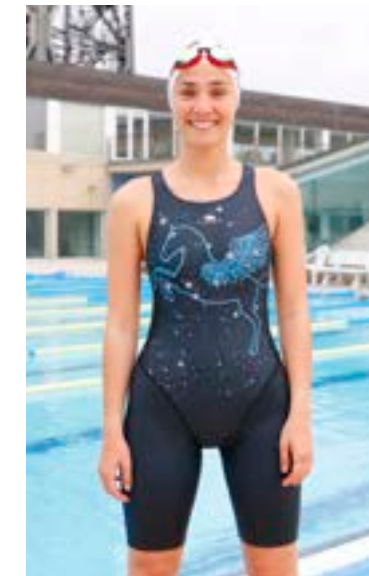

ONE PICE

MEN

ONE PICE

WOMEN

TURBO SIZE	XS	S	M	L	XL	XXL
CHEST (cm)	85	90	95	100	105	110
HIPS (cm)	80	85	90	95	100	105
LENGHT (cm)	79	81	83	85	87	89

TURBO SIZE	XS	S	M	L	XL	XXL
CHEST (cm)	85	90	95	100	105	110
HIPS (cm)	80	85	90	95	100	105
LENGHT (cm)	79	81	83	85	87	89