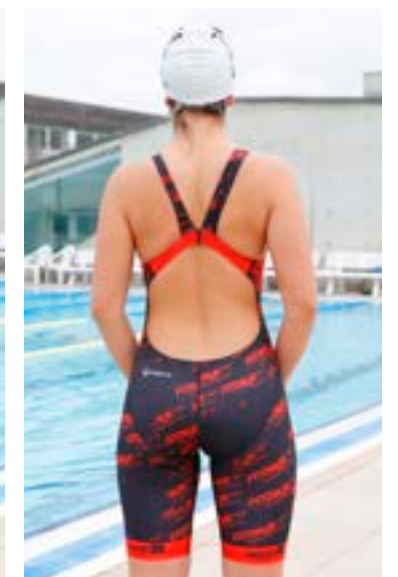

TURBO SIZE	XS	S	M	L	XL	XXL
CHEST (cm)	85	90	95	100	105	110
HIPS (cm)	80	85	90	95	100	105
LENGHT (cm)	79	81	83	85	87	89

TURBO SIZE	XS	S	M	L	XL	XXL
CHEST (cm)	85	90	95	100	105	110
HIPS (cm)	80	85	90	95	100	105
LENGHT (cm)	79	81	83	85	87	89