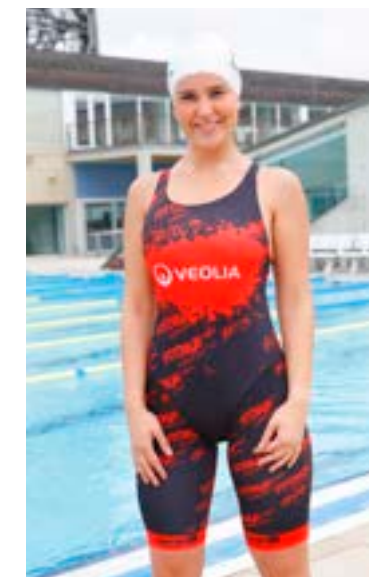

TURBO SIZE	XS	S	M	L	XL	XXL
CHEST (cm)	85	90	95	100	105	110
HIPS (cm)	80	85	90	95	100	105
LENGHT (cm)	79	81	83	85	87	89

TURBO SIZE	XS	S	M	L	XL	XXL
CHEST (cm)	85	90	95	100	105	110
HIPS (cm)	80	85	90	95	100	105
LENGHT (cm)	79	81	83	85	87	89