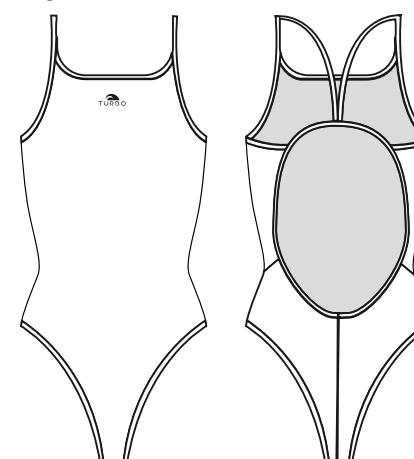

COMFORT PBT FABRIC

Ref.89098

09 COLORS AVAILABLE:

THIN STRAP

COMFORT PBT FABRIC

Ref.89096

09 COLORS AVAILABLE:

Synchro