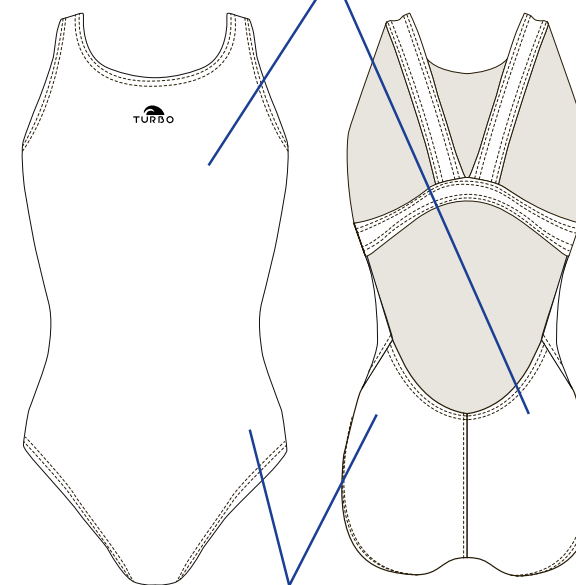

Ref. 5558911

PBT confort fabric

COMFORT MIDI LEG

WOMEN & JUNIOR

Details

TURBO SIZE	Junior					Adult							
	01	02	03	04	05	S	M	L	XL	2XL	3XL	4XL	
CHEST (cm)	58	62	66	70	74	82	86	90	94	98	102	106	
HIPS (cm)	60	64	68	72	76	82	86	90	94	98	102	106	