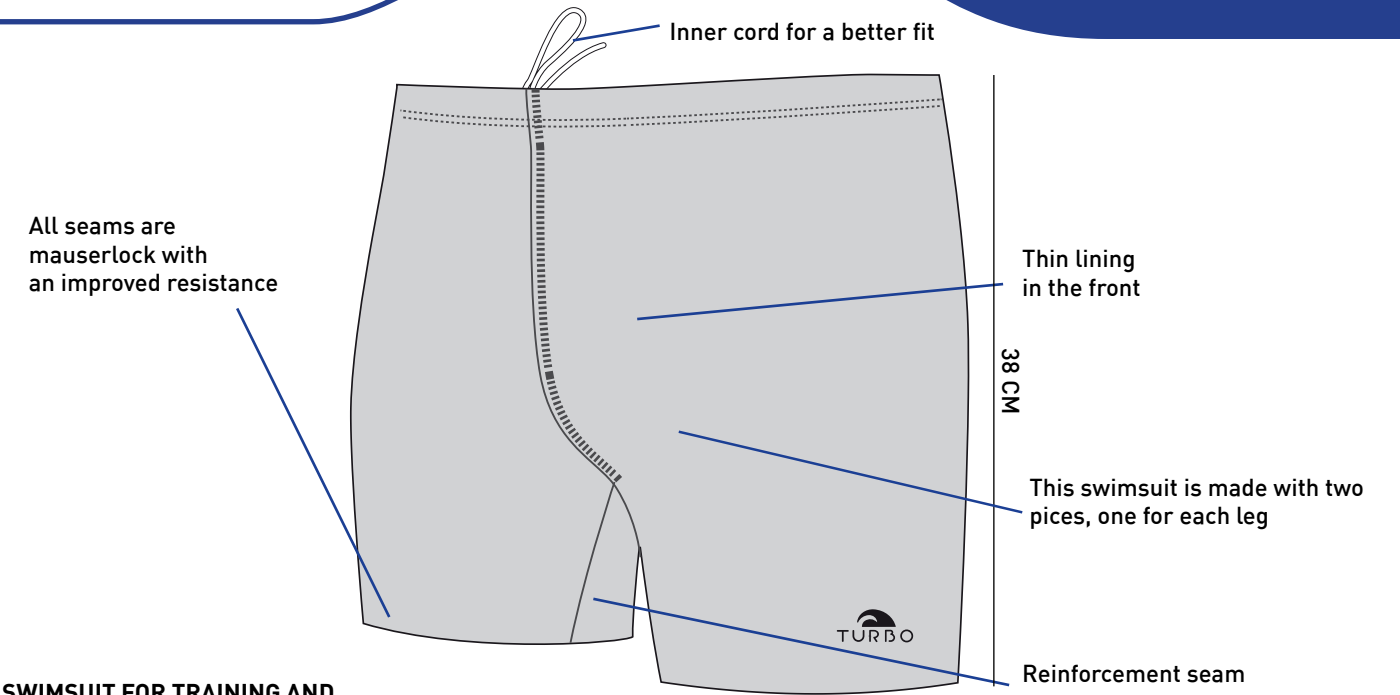

MEN

SWIMSUIT FOR TRAINING AND HIGH COMPETITION

- European high quality fabric
- PBT antichlorine
- UV Protection

- Enduring Colours
- Quick dry
- Made in Spain (Barcelona)
- Composition: PBT 55% - 45% Polyester

This swimsuit is made with two pices, one for each leg

SWIMSUIT FOR TRAINING AND HIGH COMPETITION

- European high quality fabric
- PBT antichlorine
- UV Protection

- Enduring Colours
- Quick dry
- Made in Spain (Barcelona)
- Composition: PBT 55% - 45% Polyester