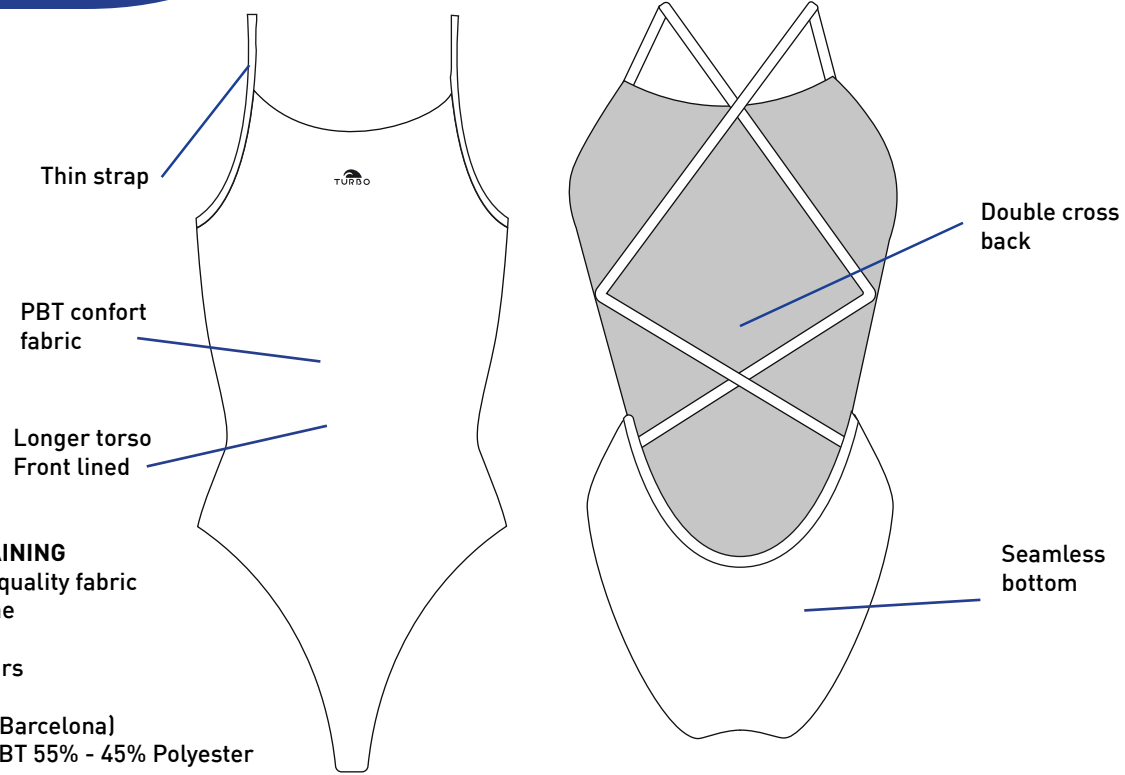

Thin strap

34

SIRENE

WOMEN

Ref. 555712

Available colours

SWIMSUIT FOR TRAINING

- European high quality fabric
- PBT antichlorine
- UV Protection
- Enduring Colours
- Quick dry
- Made in Spain (Barcelona)
- Composition: PBT 55% - 45% Polyester