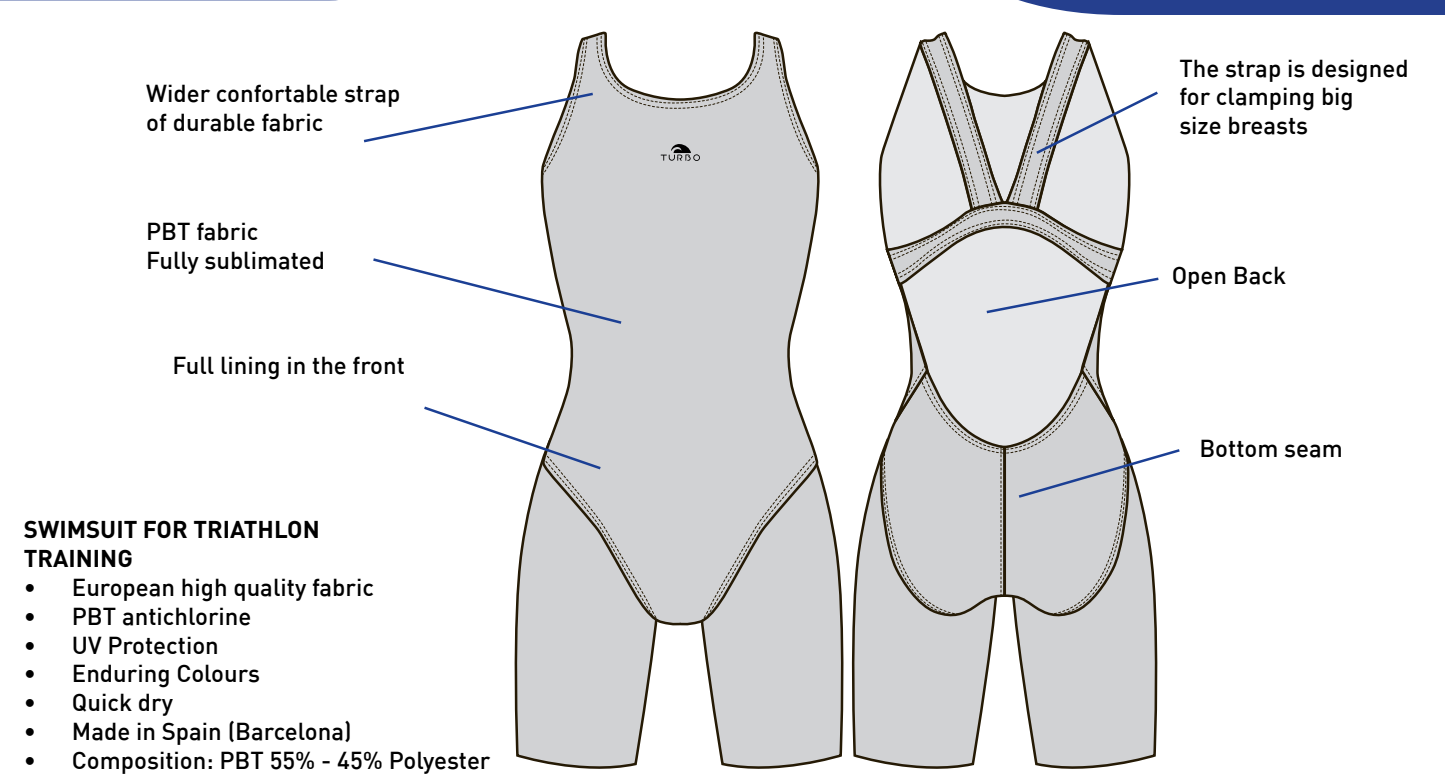

RELAX

WOMEN

Ref. 5556624

Ref. 5556639

KNEE SUIT

WOMEN

TURBO SIZE	Junior					Adult							
	01	02	03	04	05	S	M	L	XL	2XL	3XL	4XL	
CHEST (cm)	58	62	66	70	74	82	86	90	94	98	102	106	
HIPS (cm)	60	64	68	72	76	82	86	90	94	98	102	106