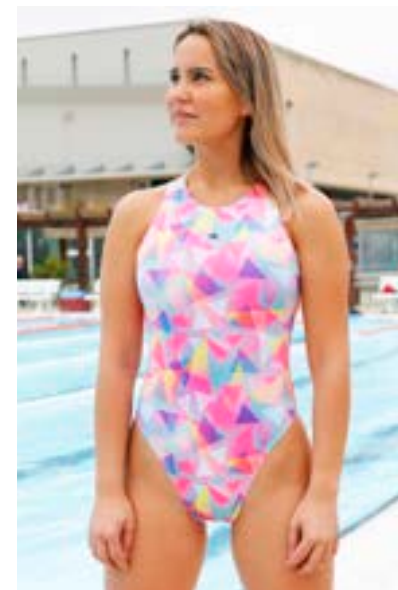

TURBO SIZE	Junior					Adult						
	01	02	03	04	05	S	M	L	XL	2XL	3XL	4XL
CHEST (cm)	58	62	66	70	74	82	86	90	94	98	102	106
HIPS (cm)	60	64	68	72	76	82	86	90	94	98	102	106