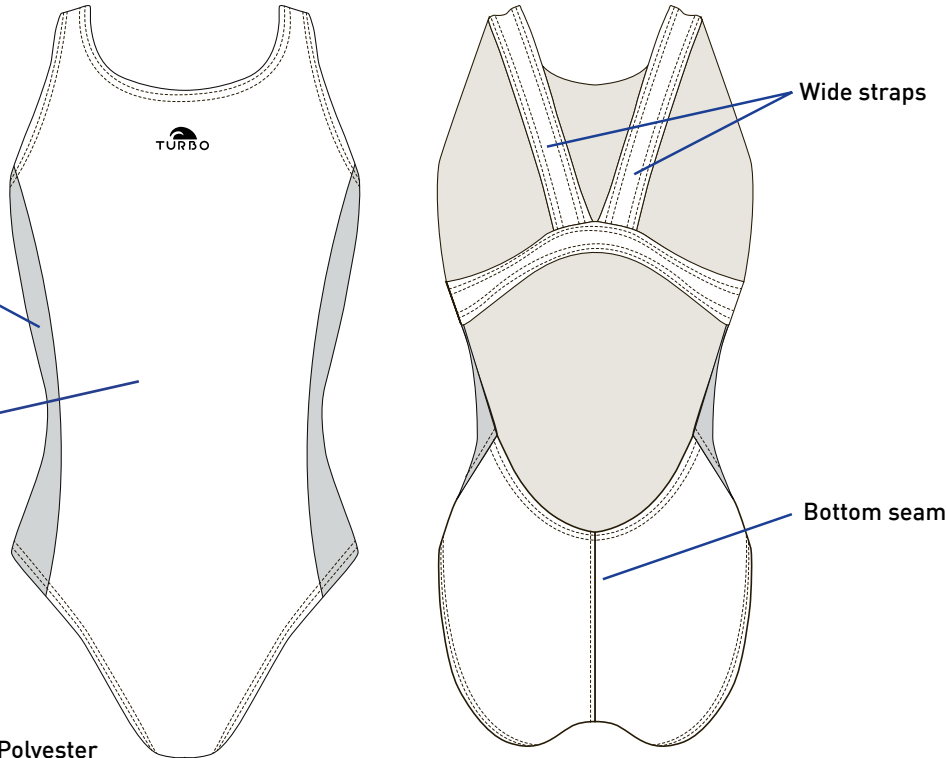

Ref. 555961

Ref. 5559611

Colors Available

PBT Fully printed panels

PBT confort fabric

SWIMSUIT FOR TRAINING AND COLLEGES

- European high quality fabric
- PBT antichlorine
- UV Protection
- Enduring Colours
- Quick dry
- Made in Spain (Barcelona)
- Composition: PBT 55% - 45% Polyester