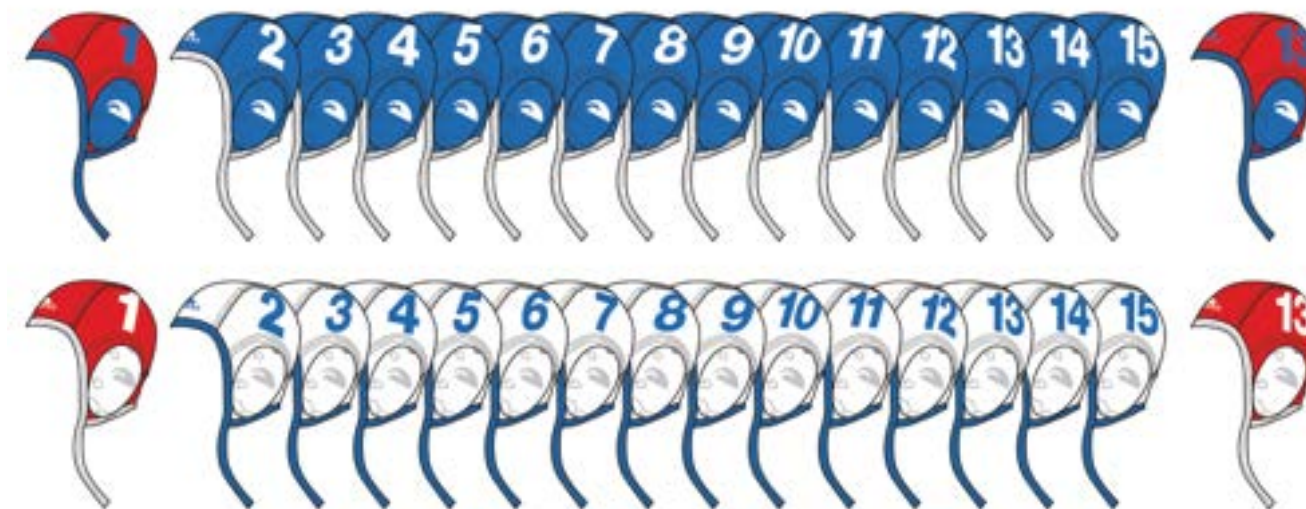

TRAINING BASIC

MEN & WOMEN

Ref. 97429

Ref. 97427

TRAINING BASIC

JUNIOR

Team	Numbers	Base color	Num. color	Strap	Earmuff	Turbo logo
Team blue	2 / 3 / 4 / 5 / 6 / 7 / 8 / 9 10 / 11 / 12 / 13 / 14 / 15	Blue	White	White	Blue	White
	1 / 13	Red	Blue	Blue	Red	Blue
Team white	2 / 3 / 4 / 5 / 6 / 7 / 8 / 9 10 / 11 / 12 / 13 / 14 / 15	White	Blue	Blue	White	Blue
	1 / 13	Red	White	White	Red	White

Team	Numbers	Base color	Num. color	Strap	Earmuff	Turbo logo
Team blue	2 / 3 / 4 / 5 / 6 / 7 / 8 / 9 10 / 11 / 12 / 13 / 14 / 15	Blue	White	White	Blue	White
	1 / 13	Red	Blue	Blue	Red	Blue
Team white	2 / 3 / 4 / 5 / 6 / 7 / 8 / 9 10 / 11 / 12 / 13 / 14 / 15	White	Blue	Blue	White	Blue
	1 / 13	Red	White	White	Red	White