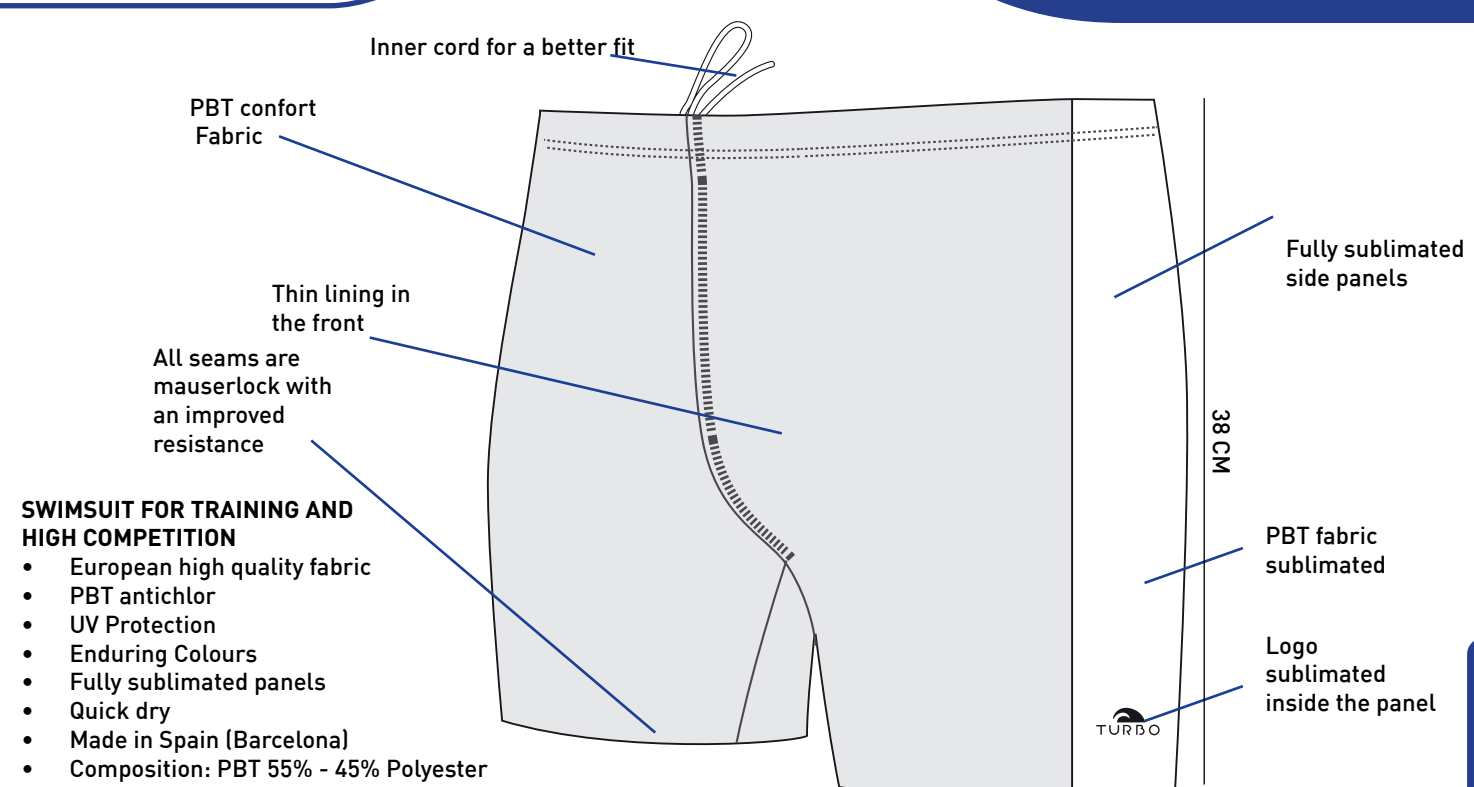

JAMMER CONFORT

MEN

Ref. 55604

Ref. 55562

JAMMER BAND

MEN

TURBO SIZE	Junior					Adult						
	01	02	03	04	05	S	M	L	XL	2XL	3XL	4XL
HIPS (cm)	66	70	74	78	82	86	90	94	98	102	106	110

TURBO SIZE	Junior					Adult						
	01	02	03	04	05	S	M	L	XL	2XL	3XL	4XL
HIPS (cm)	66	70	74	78	82	86	90	94	98	102	106	110

Jammer Band

Jammer Confort