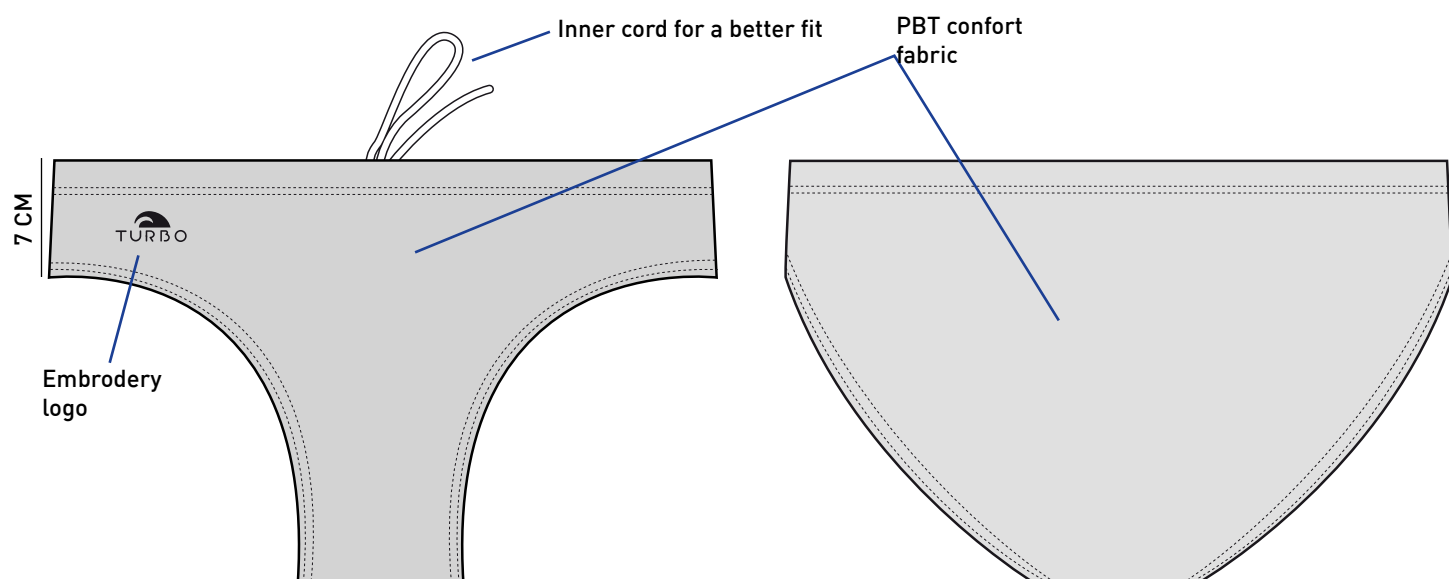

SLIP CONFORT

MEN

Ref. 793481

Ref. 555655

SLIP PANEL

MEN

SWIMSUIT FOR TRAINING AND COLLEGES

- European high quality fabric
- PBT antichlorine
- UV Protection
- Enduring Colours
- Quick dry
- Made in Spain (Barcelona)
- Composition: PBT 55% - 45% Polyester