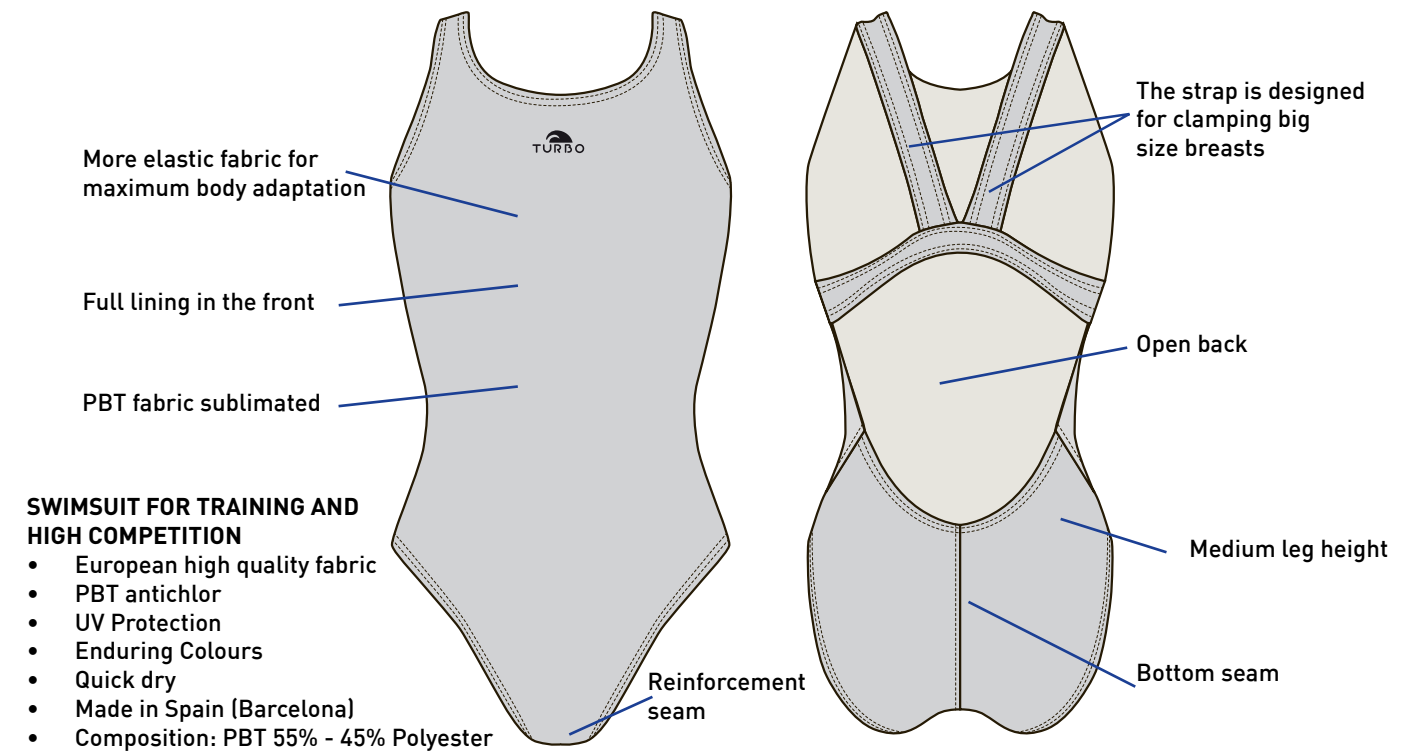

FEATURES:

- Anti-chlorine fabric
- UV Resistant
- Fast-drying
- Pill Resistant
- Durable Colors

COMPOSITION:
55% POLYBUTYLENE TEREPHTHALATE
45% POLYESTER

#TEAMTURBO

REVOLUTION

WIDE STRAP WOMEN

Ref. 555661

TURBO SIZE	Junior					Adult							
	01	02	03	04	05	S	M	L	XL	2XL	3XL	4XL	
CHEST (cm)	58	62	66	70	74	82	86	90	94	98	102	106	
HIPS (cm)	60	64	68	72	76	82	86	90	94	98	102	106	