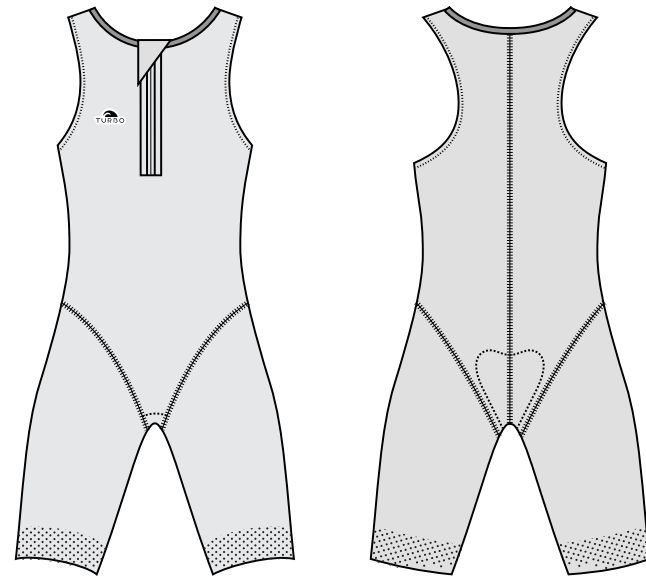

TURBO SIZE	XS	S	M	L	XL	XXL
CHEST (cm)	85	90	95	100	105	110
HIPS (cm)	80	85	90	95	100	105
LENGHT (cm)	79	81	83	85	87	89

ONE PICE

MEN

ONE PICE

WOMEN

Laser cut details on leg without seam fully customizable

PBT 55% - 45% Polyester