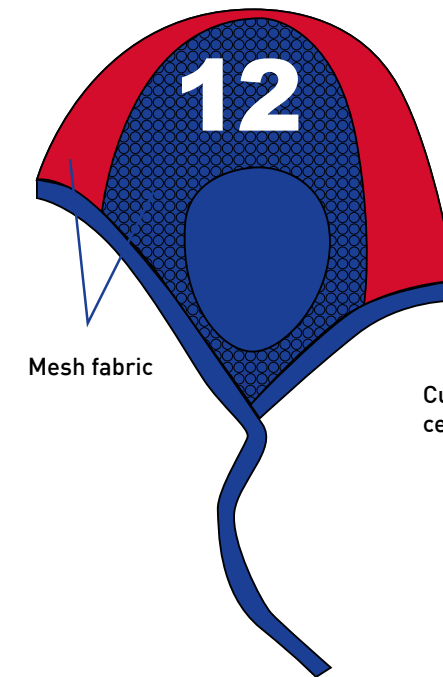

WATER POLO CUSTOM CAPS

NEW GENERATION

Ref. 97425 - COMPLET SET

Ref. 97426 - UNIT

Adult size