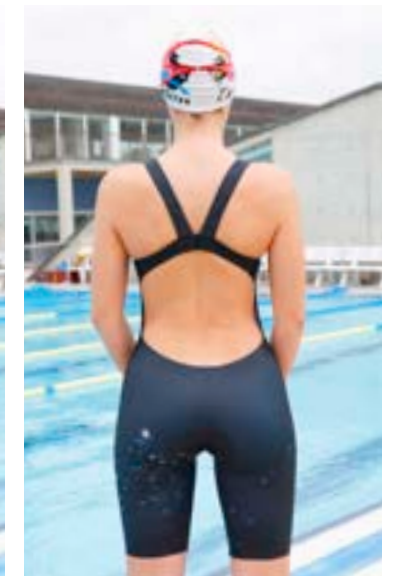

ONE PICE

MEN

ONE PICE

WOMEN

TURBO SIZE	XS	S	M	L	XL	XXL
CHEST (cm)	85	90	95	100	105	110
HIPS (cm)	80	85	90	95	100	105
LENGHT (cm)	79	81	83	85	87	89

TURBO SIZE	XS	S	M	L	XL	XXL
CHEST (cm)	85	90	95	100	105	110
HIPS (cm)	80	85	90	95	100	105
LENGHT (cm)	79	81	83	85	87	89