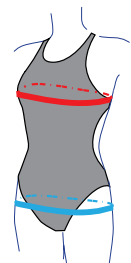

COMFORT WP

WOMEN

Ref. 89348

Highly resistant stitching

Custom embroidered logo

Zipper sticker with autostop

PBT fabric: for more confort and flexibility

Front lined

Available colours

Back lining

SWIMSUIT FOR TRAINING AND HIGH COMPETITION

- European high quality fabric
- PBT antichlorine
- UV Protection
- Enduring Colours
- Quick dry
- Made in Spain (Barcelona)
- Composition: PBT 55% - 45% Polyester

Ref. 89347

Highly resistant stitching

Zipper sticker with autostop

PBT fabric: for more confort and flexibility

Front lined

Available colours

PBT confort panels (different color)

Back lining

SWIMSUIT FOR TRAINING AND HIGH COMPETITION

- European high quality fabric
- PBT antichlorine
- UV Protection
- Enduring Colours
- Quick dry
- Made in Spain (Barcelona)
- Composition: PBT 55% - 45% Polyester

TURBO SIZE	Junior					Adult						
	01	02	03	04	05	S	M	L	XL	2XL	3XL	4XL
CHEST (cm)	58	62	66	70	74	82	86	90	94	98	102	106
HIPS (cm)	60	64	68	72	76	82	86	90	94	98	102	106