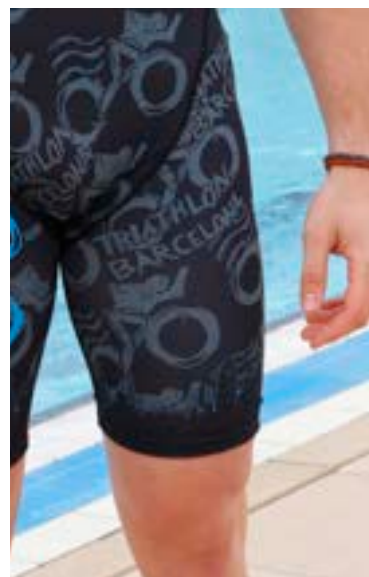

Details from the seam at the leg end fully customizable designs