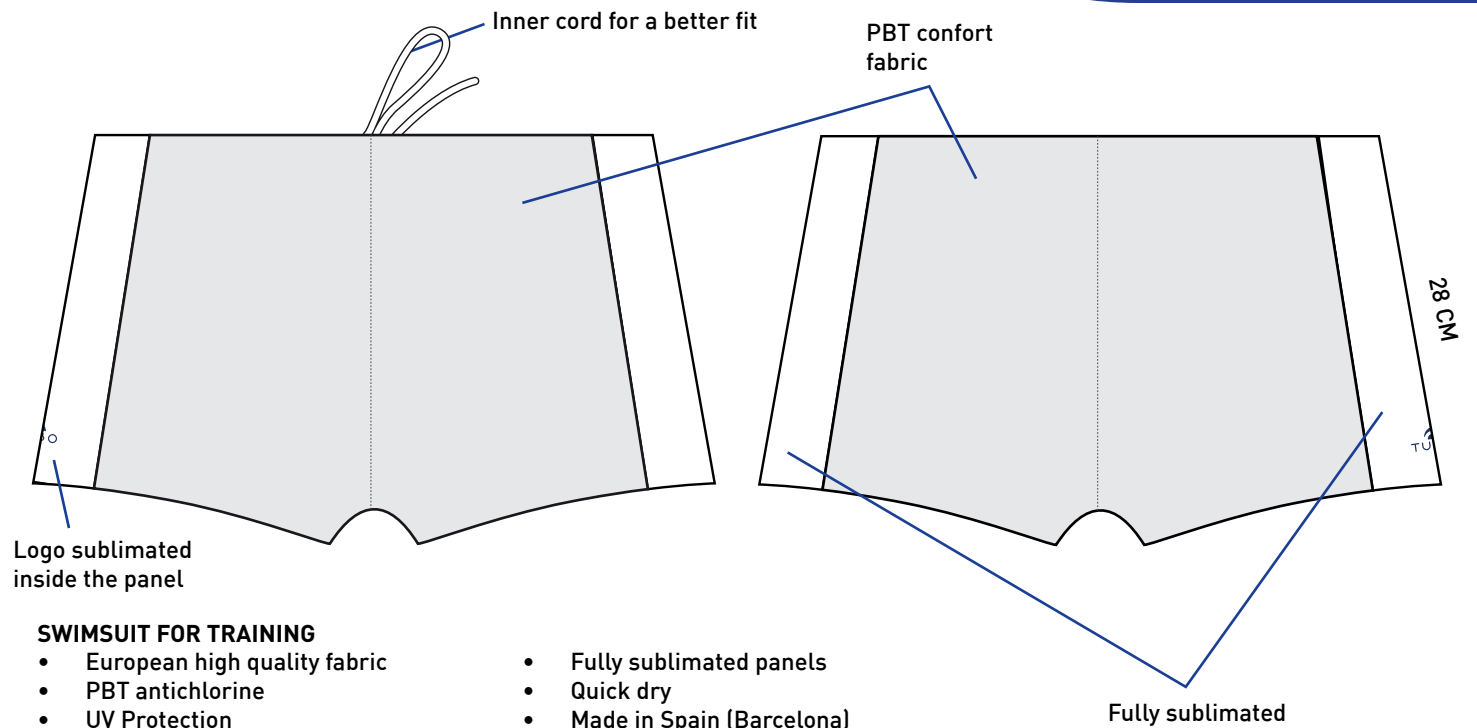

SWIMSUIT FOR TRAINING

- European high quality fabric
- PBT antichlorine
- UV Protection
- Enduring Colours
- Fully sublimated panels
- Quick dry
- Made in Spain (Barcelona)
- Composition: PBT 55% - 45% Polyester