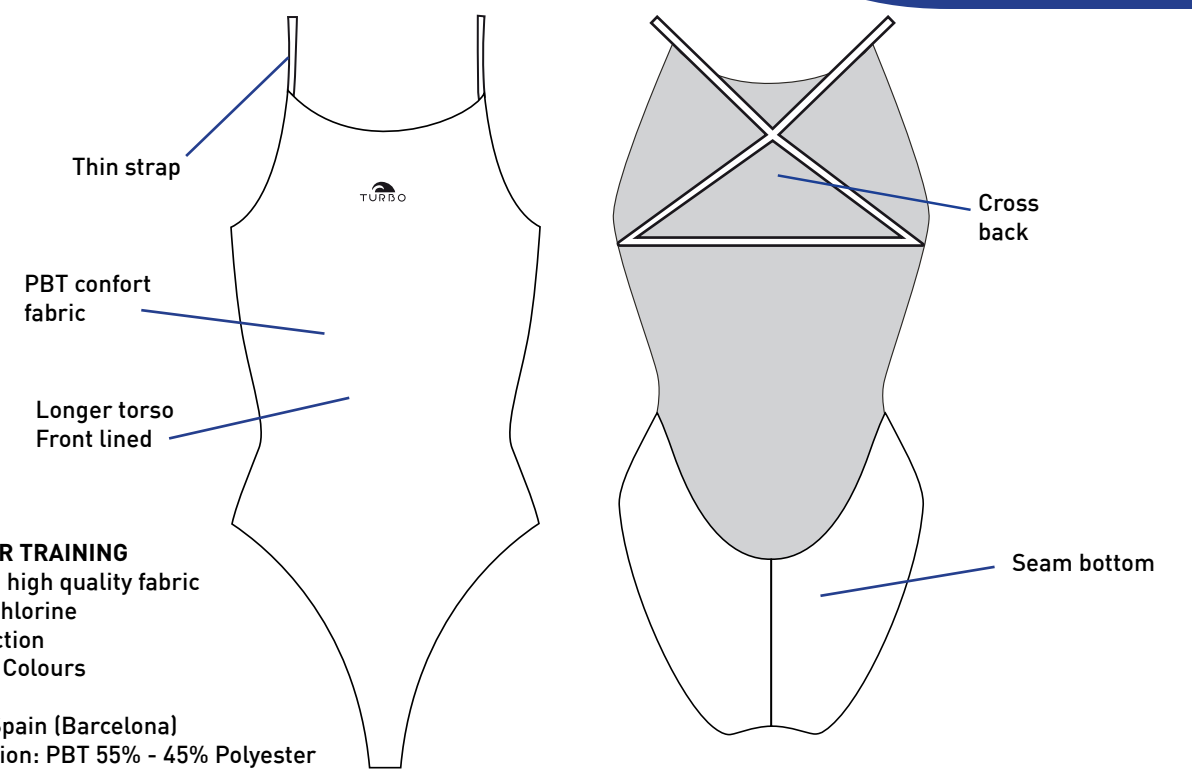

TURBO SIZE	Junior					Adult							
	01	02	03	04	05	S	M	L	XL	2XL	3XL	4XL	
CHEST (cm)	58	62	66	70	74	82	86	90	94	98	102	106	
HIPS (cm)	60	64	68	72	76	82	86	90	94	98	102	106	

CROSS

WOMEN

Ref. 555715

Available colours