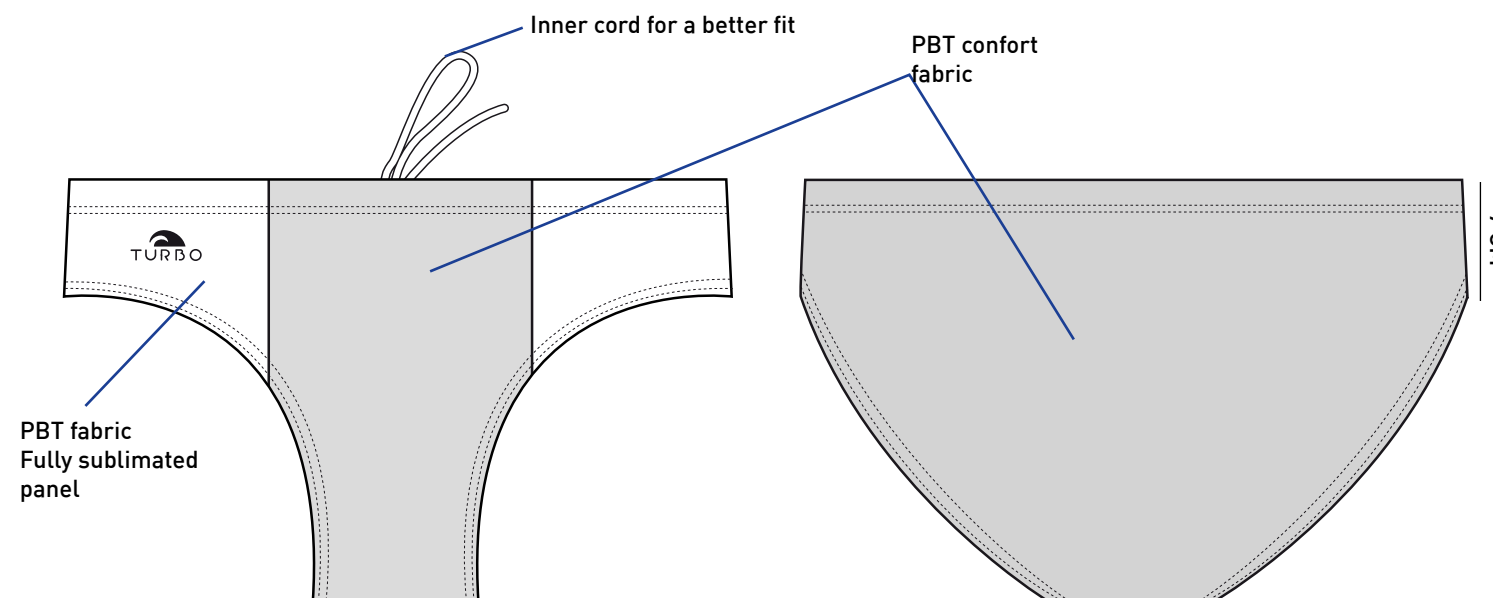

Ref. 793481

Ref. 555655

SLIP PANEL

MEN

SWIMSUIT FOR TRAINING AND COLLEGES

- European high quality fabric
- PBT antichlorine
- UV Protection
- Enduring Colours
- Quick dry
- Made in Spain (Barcelona)
- Composition: PBT 55% - 45% Polyester