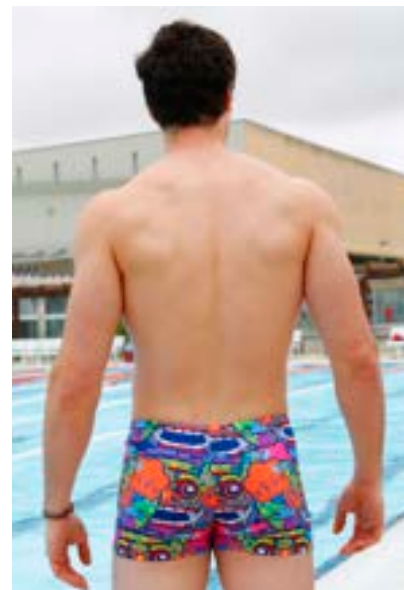

This swimsuit is made with two pices, one for each leg

SWIMSUIT FOR TRAINING AND HIGH COMPETITION

- European high quality fabric
- PBT antichlorine
- UV Protection

- Enduring Colours
- Quick dry
- Made in Spain (Barcelona)
- Composition: PBT 55% - 45% Polyester