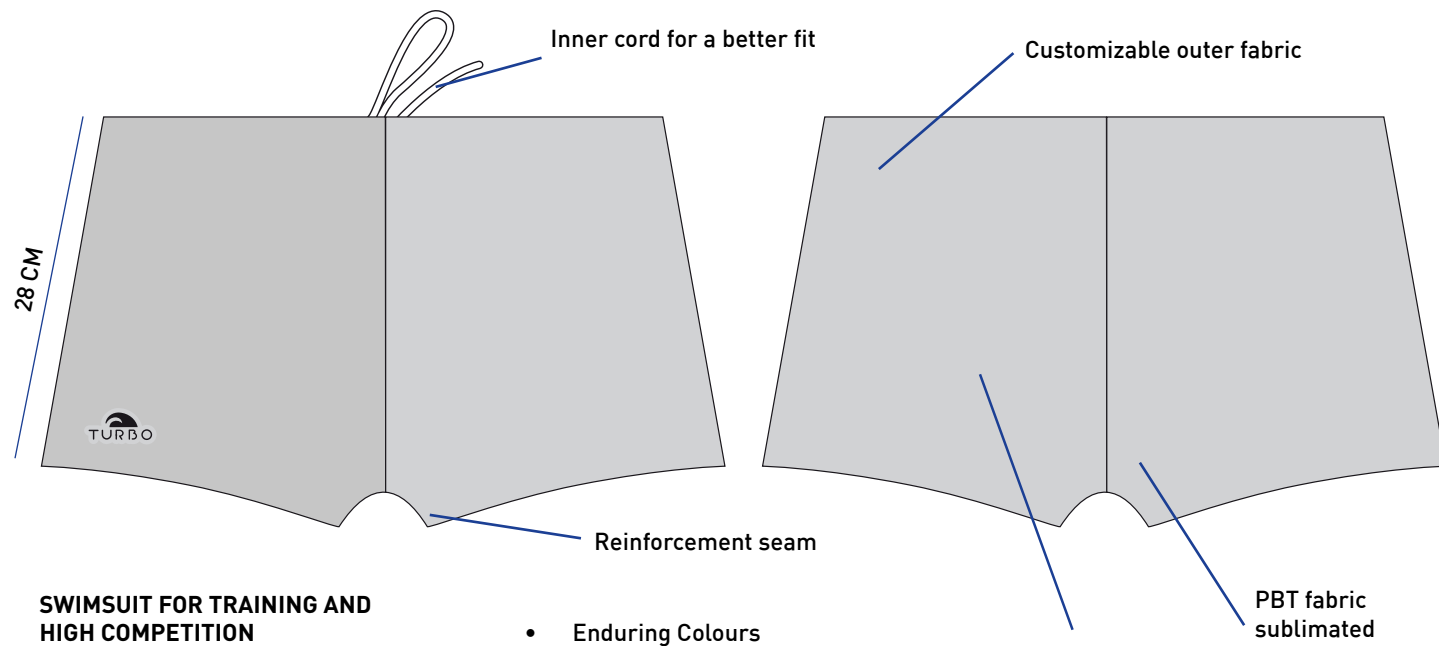

BOXER

MEN

Ref. 5556516

Ref. 55579

JAMMER

MEN

SWIMSUIT FOR TRAINING AND HIGH COMPETITION

- European high quality fabric
- PBT antichlorine
- UV Protection

- Enduring Colours
- Quick dry
- Made in Spain (Barcelona)
- Composition: PBT 55% - 45% Polyester

This swimsuit is made with two pices, one for each leg