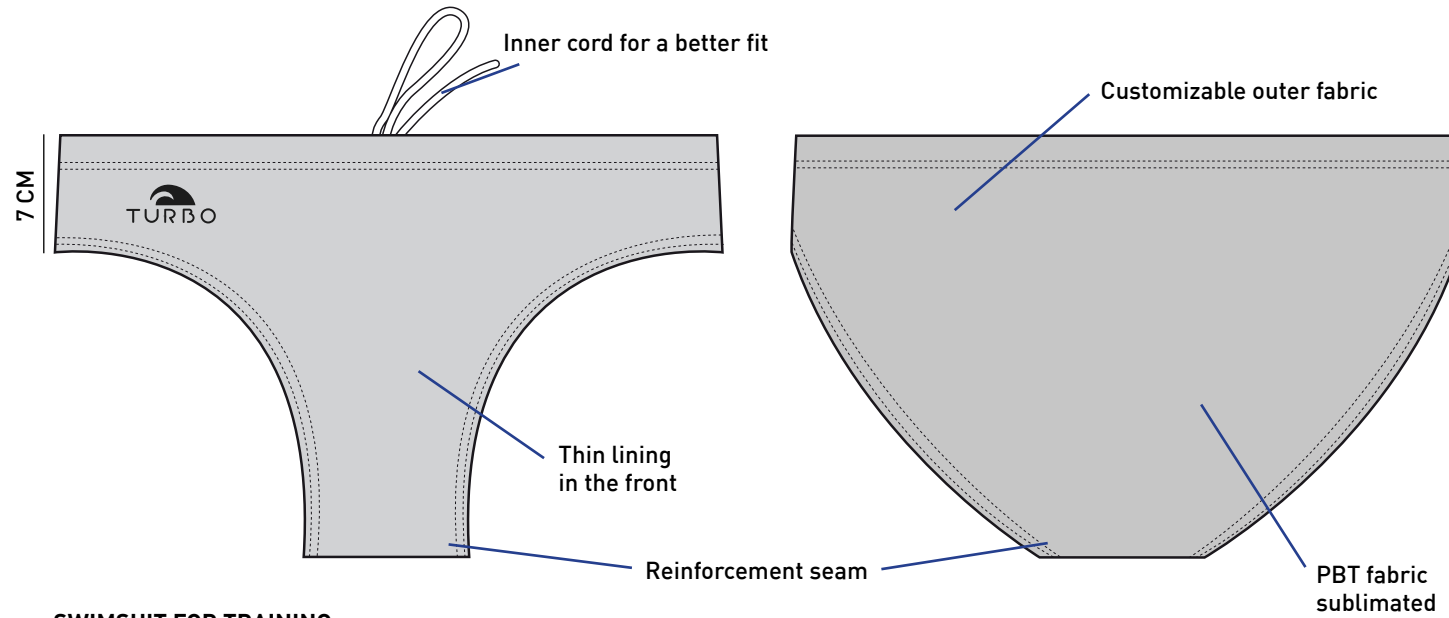

TURBO SIZE	Junior					Adult						
	01	02	03	04	05	S	M	L	XL	2XL	3XL	4XL
HIPS (cm)	64	66	70	74	78	82	86	90	94	98	102	106

SLIP SWIMMING

MEN

Ref. 55565

Ref. 5556517

SUPERTANK

MEN

SWIMSUIT FOR TRAINING AND COMPETITION