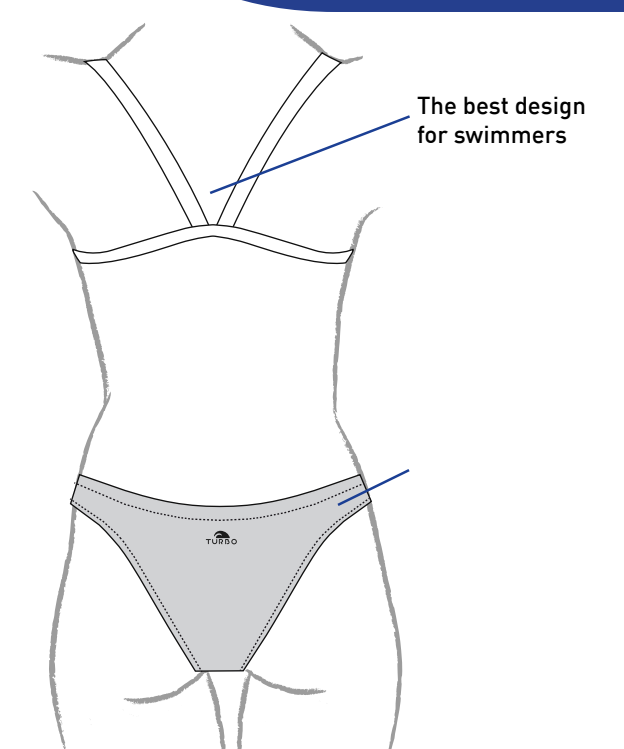

The best design for swimmers