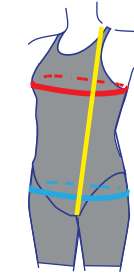

PBT 55% - 45% Polyester

Unisex size chart

TURBO SIZE	XS	S	M	L	XL	XXL
CHEST (cm)	85	90	95	100	105	110
HIPS (cm)	80	85	90	95	100	105
LENGHT (cm)	79	81	83	85	87	89

Unisex size chart

TURBO SIZE	XS	S	M	L	XL	XXL
CHEST (cm)	85	90	95	100	105	110
HIPS (cm)	80	85	90	95	100	105
LENGHT (cm)	79	81	83	85	87	89