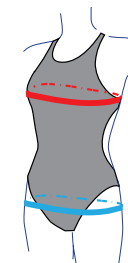

TURBO SIZE	Junior					Adult							
	01	02	03	04	05	S	M	L	XL	2XL	3XL	4XL	
CHEST (cm)	58	62	66	70	74	82	86	90	94	98	102	106	
HIPS (cm)	60	64	68	72	76	82	86	90	94	98	102	106