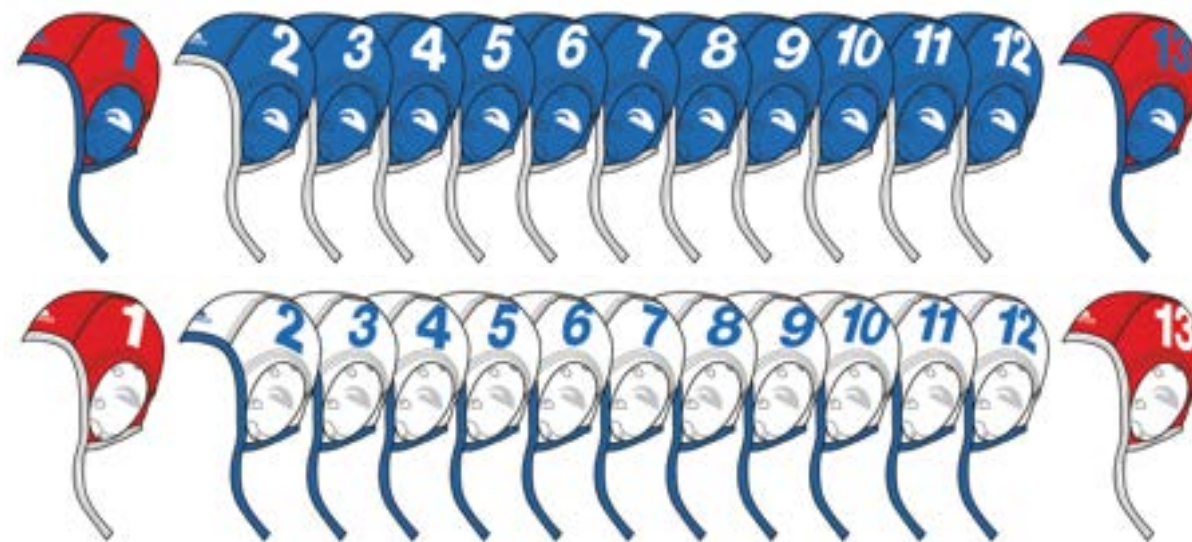

WATER POLO CAPS

STANDARD NEW GENERATION

1. 100% polyester mesh fabric
   - Optimal tissue to avoid air pockets
   - The best fit to the head
   - European high quality fabric
   - Quick dry
   - Made in Spain (Barcelona)
2. Set 13 units - Ref. 555
   Set 26 units - Ref. 555
   Set 28 units - Ref. 555
   Set 30 units - Ref. 555
   Set 32 units - Ref. 555

Ref. 97422 - COMPLET SET

Ref. 97406 - UNIT

Adult size

WATER POLO CAPS

STANDARD CLASSIC

- 100% polyester mesh fabric
- European high quality fabric
- Quick dry
- Made in Spain (Barcelona)

Set 13 units (blue) - Ref. 97432A
Set 13 units (white) - Ref. 97432B
Set 26 units - Ref. 97433
Set 28 units - Ref. 97434
Set 30 units - Ref. 97435
Set 32 units - Ref.