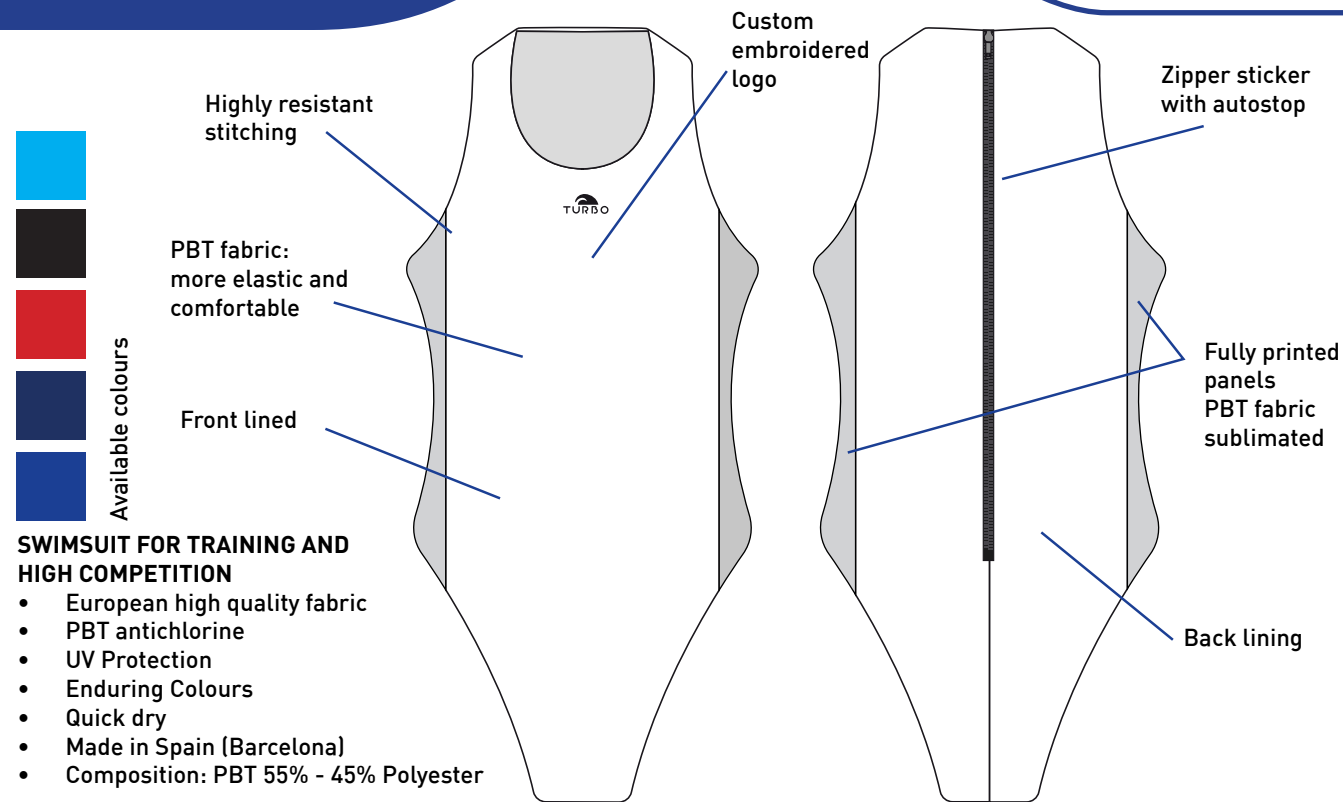

ELITE WOMEN

Ref. 55596

TURBO SIZE	Junior					Adult							
	01	02	03	04	05	S	M	L	XL	2XL	3XL	4XL	
CHEST (cm)	58	62	66	70	74	82	86	90	94	98	102	106	
HIPS (cm)	60	64	68	72	76	82	86	90	94	98	102	106