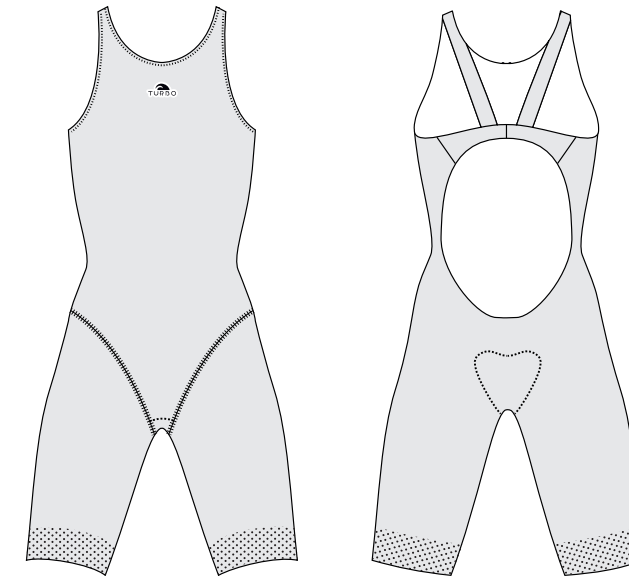

Laser cut
Ref. 57210W

PBT 55% - 45% Polyester