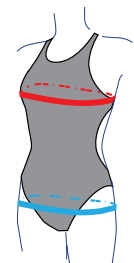

KNOTTIE SWIMSUIT

WOMEN

Ref. 89090

Ref. 49091

TOP ACTIVE

WOMEN

Available colours:

SWIMSUIT FOR TRAINING

- European high quality fabric
- PBT antichlorine
- UV Protection
- Enduring Colours
- Quick dry
- Made in Spain (Barcelona)
- Composition: PBT 55% - 45% Polyester

TURBO SIZE	Junior					Adult						
	01	02	03	04	05	S	M	L	XL	2XL	3XL	4XL
CHEST (cm)	58	62	66	70	74	82	86	90	94	98	102	106
HIPS (cm)	60	64	68	72	76	82	86	90	94	98	102	106

Ref. 49089