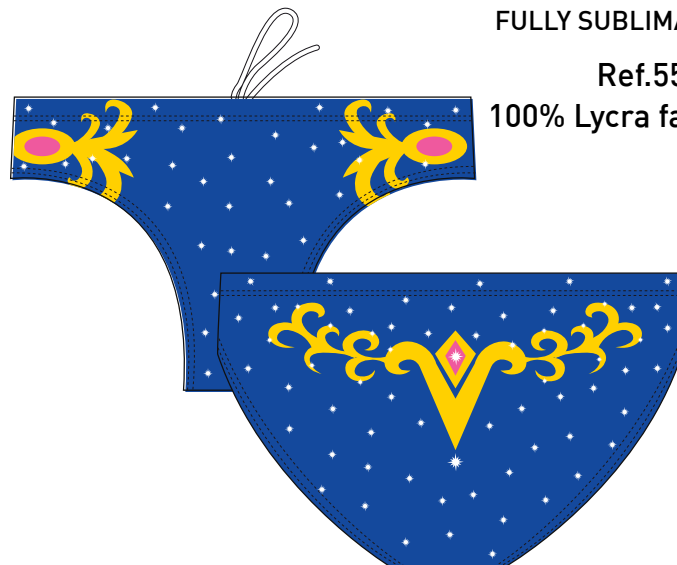

SLIP

FULLY SUBLIMATED

Ref.55565

100% Lycra fabric