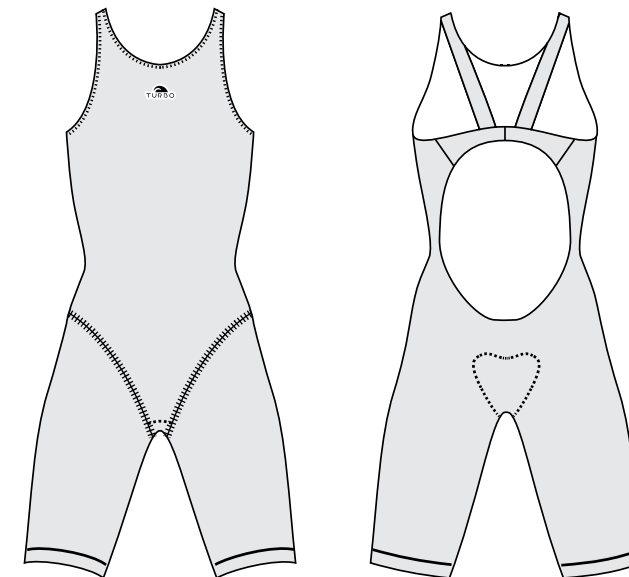

TURBO SIZE	XS	S	M	L	XL	XXL
CHEST (cm)	85	90	95	100	105	110
HIPS (cm)	80	85	90	95	100	105
LENGHT (cm)	79	81	83	85	87	89

ONE PICE

MEN

ONE PICE

WOMEN

Laser cut details on leg without seam fully customizable

PBT 55% - 45% Polyester

Laser cut
Ref. 57210F

Laser cut
Ref. 57210W

PBT 55% - 45% Polyester

Seam at the leg
Ref. 57206F

Details from the seam at the leg end fully customizable designs

PBT 55% - 45% Polyester

Seam at the leg
Ref. 57206W