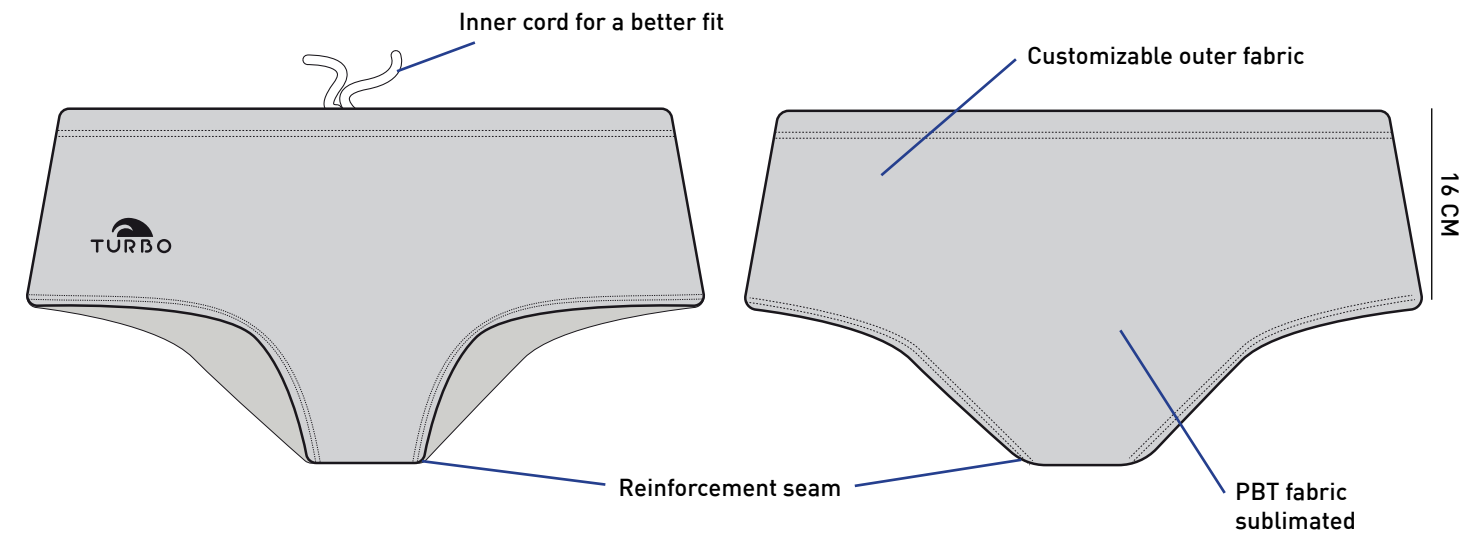

SWIMSUIT FOR TRAINING AND COMPETITION

- European high quality fabric
- PBT antichlorine
- UV Protection

- Enduring Colours
- Quick dry
- Made in Spain (Barcelona)
- Composition: PBT 55% - 45% Polyester