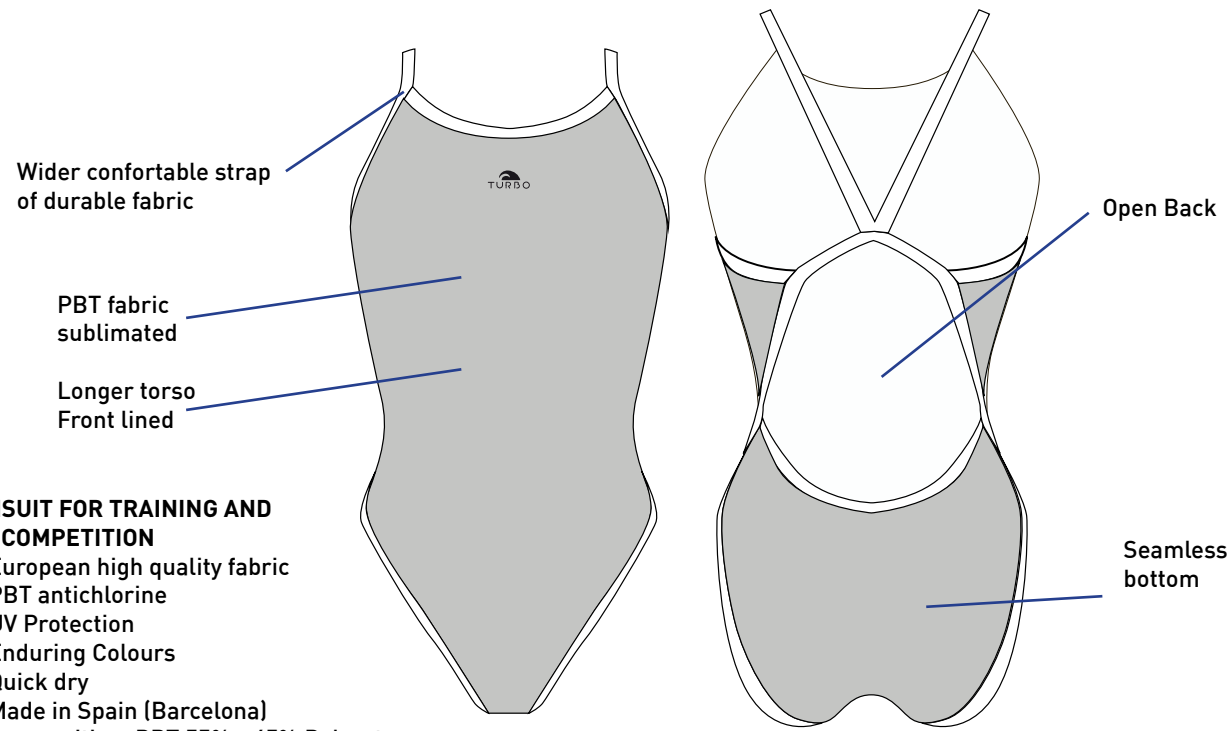

REVOLUTION

WOMEN

Ref. 5556630

Ref. 5556632

PRO RACER THIN

WOMEN

SWIMSUIT FOR TRAINING AND HIGH COMPETITION

- European high quality fabric
- PBT antichlorine
- UV Protection
- Enduring Colours
- Quick dry
- Made in Spain (Barcelona)
- Composition: PBT 55% - 45% Polyester