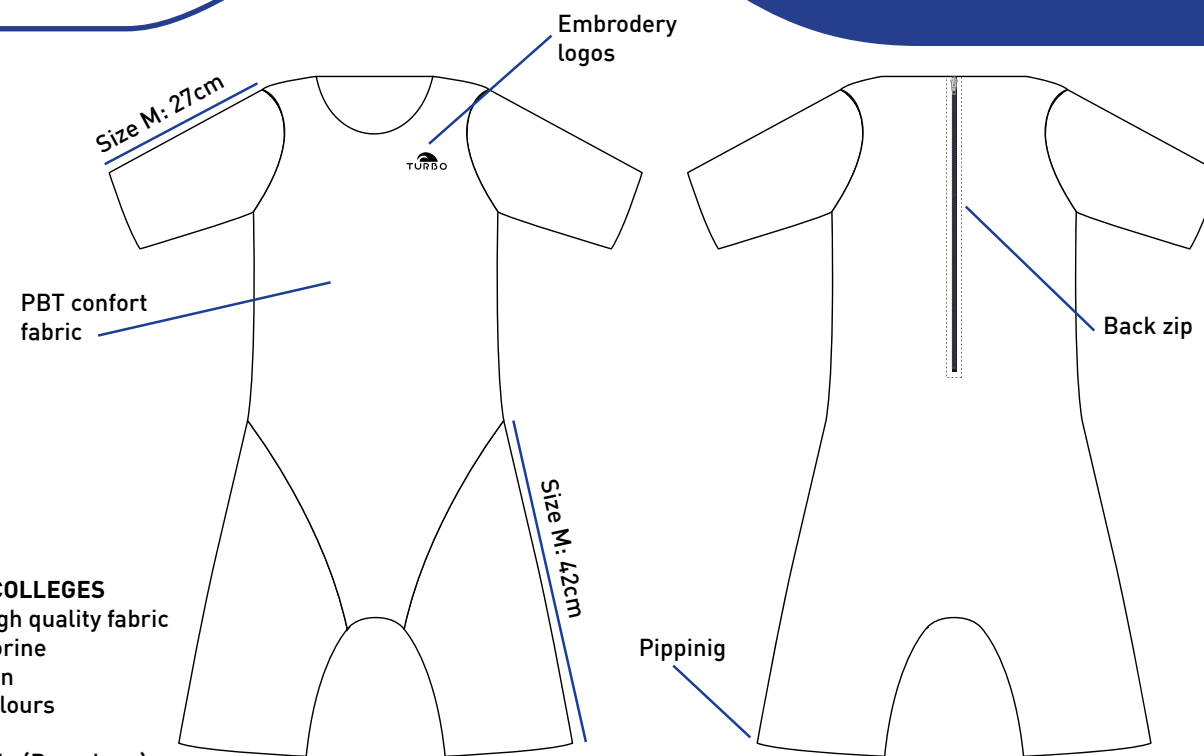

SWIMSUIT FOR COLLEGES

- European high quality fabric
- PBT antichlorine
- UV Protection
- Enduring Colours
- Quick dry
- Made in Spain (Barcelona)
- Composition: PBT 55% - 45% Polyester