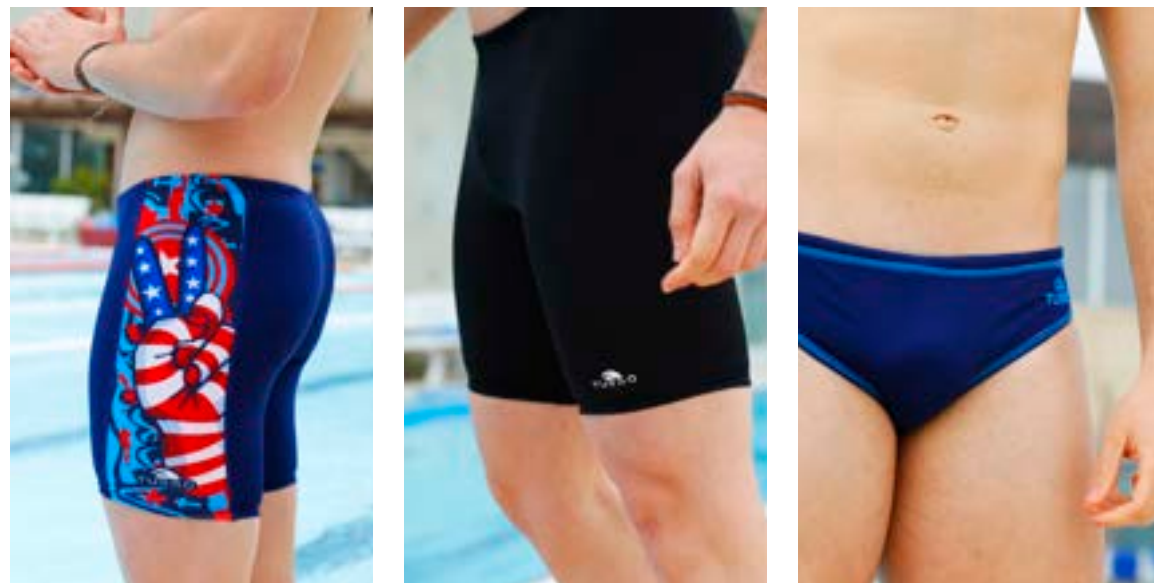

TURBO COMFORT FABRIC

ELASTICITY, COMFORT AND DURABILITY

World's toughest anti-chlorine fabric. Our suits will not fade, pill or sag.
TURBO fabric meets the human-ecological requirements of the STANDARD 100
by OEKO-TEX.

Our ethic is based on respect for local commerce, and therefore, all our swimsuits
are made in Spain.

Our main goal is to offer high quality products to those who want to enjoy the
latest technological advances and the best design.

**MAXIMUM QUALITY
GUARANTEE**

UV RESISTANT

ANTI-CHLORINE FABRIC

ITALIAN PBT

PERFECT FITTING

**DESIGNED AND MADE
IN SPAIN**