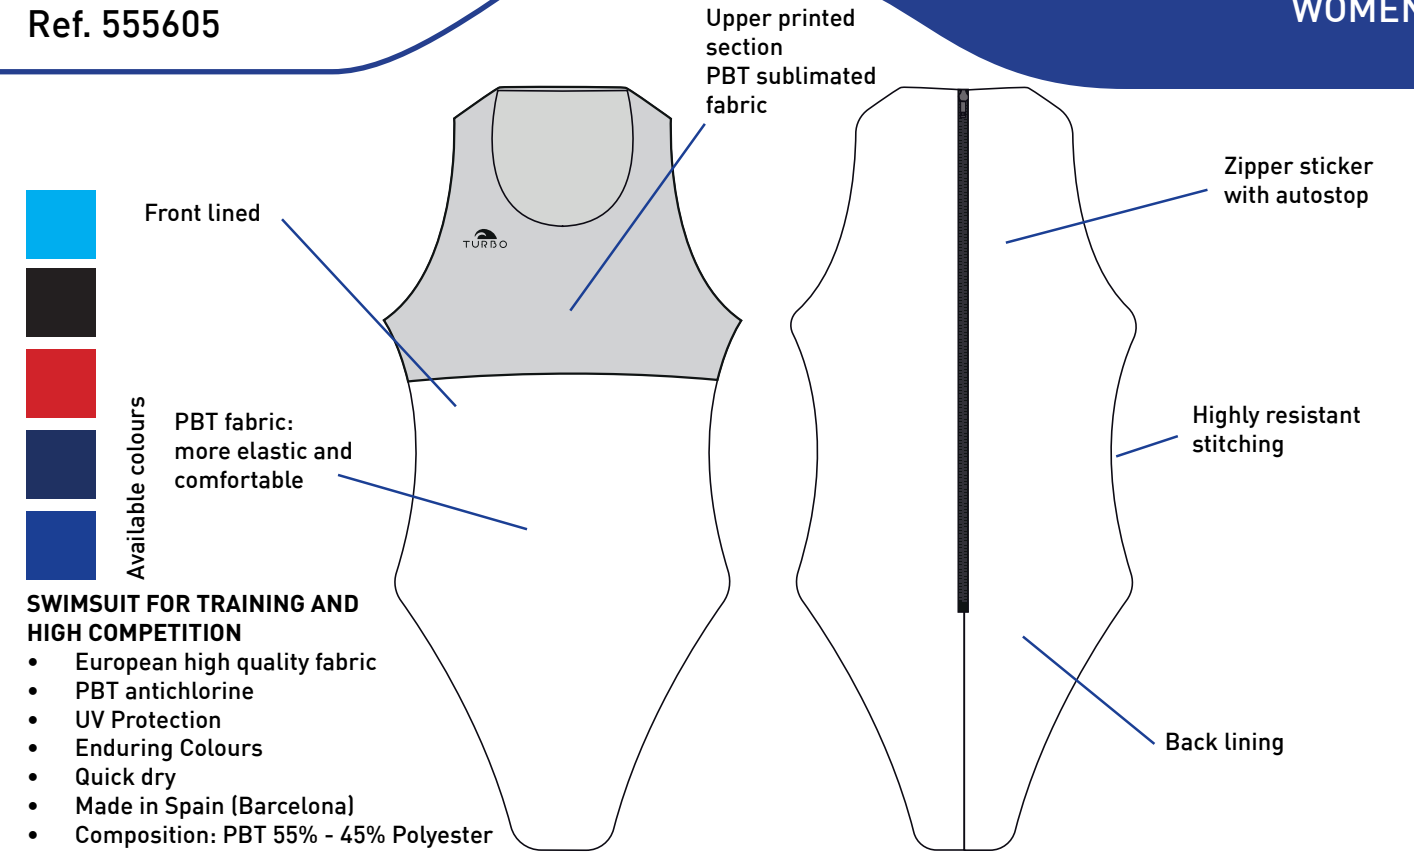

HYBRID WOMEN

Ref. 555605

TURBO SIZE	Junior					Adult							
	01	02	03	04	05	S	M	L	XL	2XL	3XL	4XL	
CHEST (cm)	58	62	66	70	74	82	86	90	94	98	102	106	
HIPS (cm)	60	64	68	72	76	82	86	90	94	98	102	106	

Elite

Hybrid